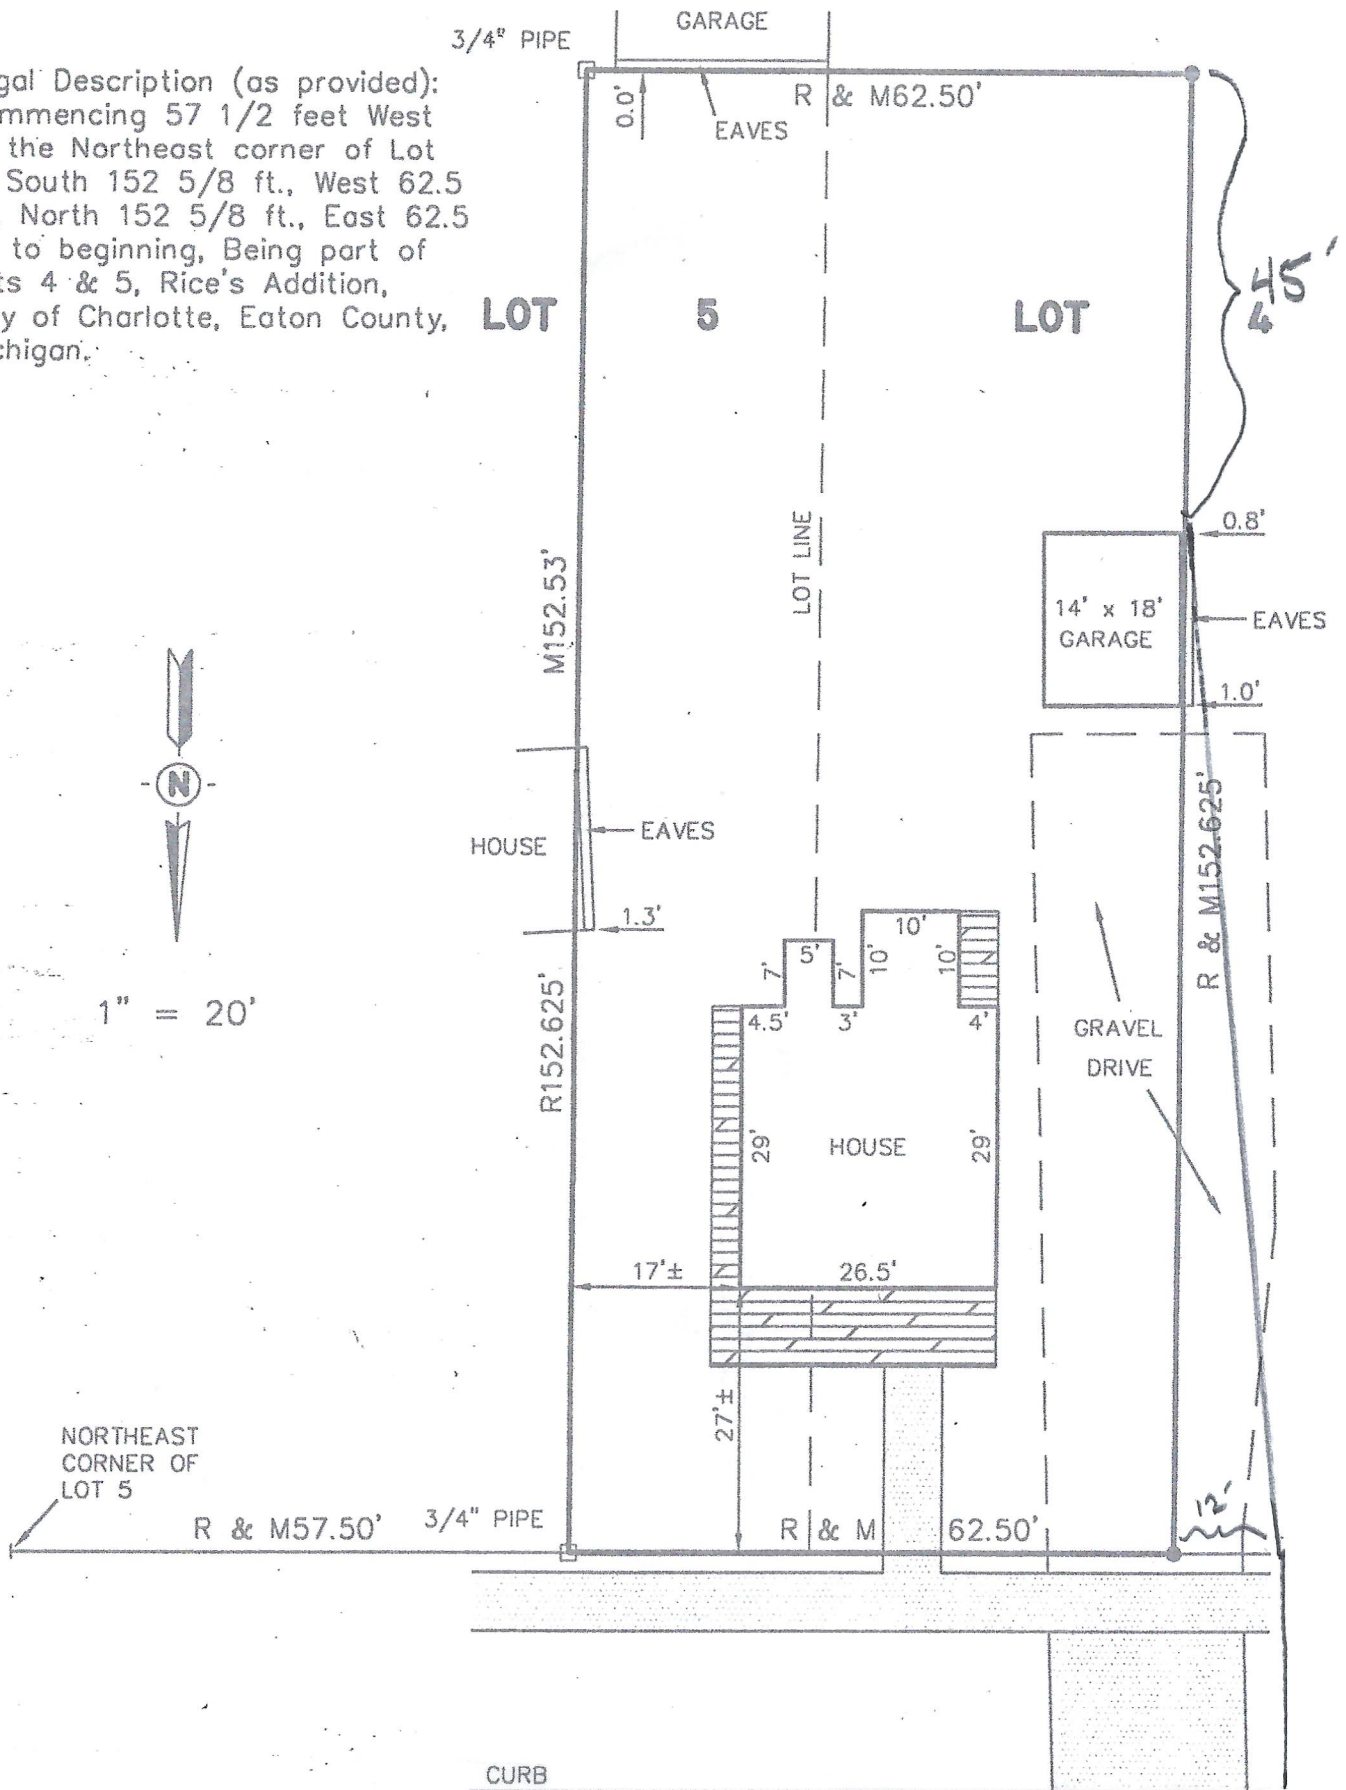

# LOT SURVEY

For:  
 Minnie B. Jenson  
 437 W. Lawrence Avenue  
 Charlotte, MI 48813

Legal Description (as provided):  
 Commencing 57 1/2 feet West  
 of the Northeast corner of Lot  
 5, South 152 5/8 ft., West 62.5  
 ft., North 152 5/8 ft., East 62.5  
 ft. to beginning, Being part of  
 Lots 4 & 5, Rice's Addition,  
 City of Charlotte, Eaton County,  
 Michigan.

1" = 20'

## LAWRENCE AVENUE

I hereby certify only to the parties hereon that we have surveyed, at the direction of said parties, the above described lot, and that we have found or set, as noted hereon, permanent markers to all corners of said lot and that all visible