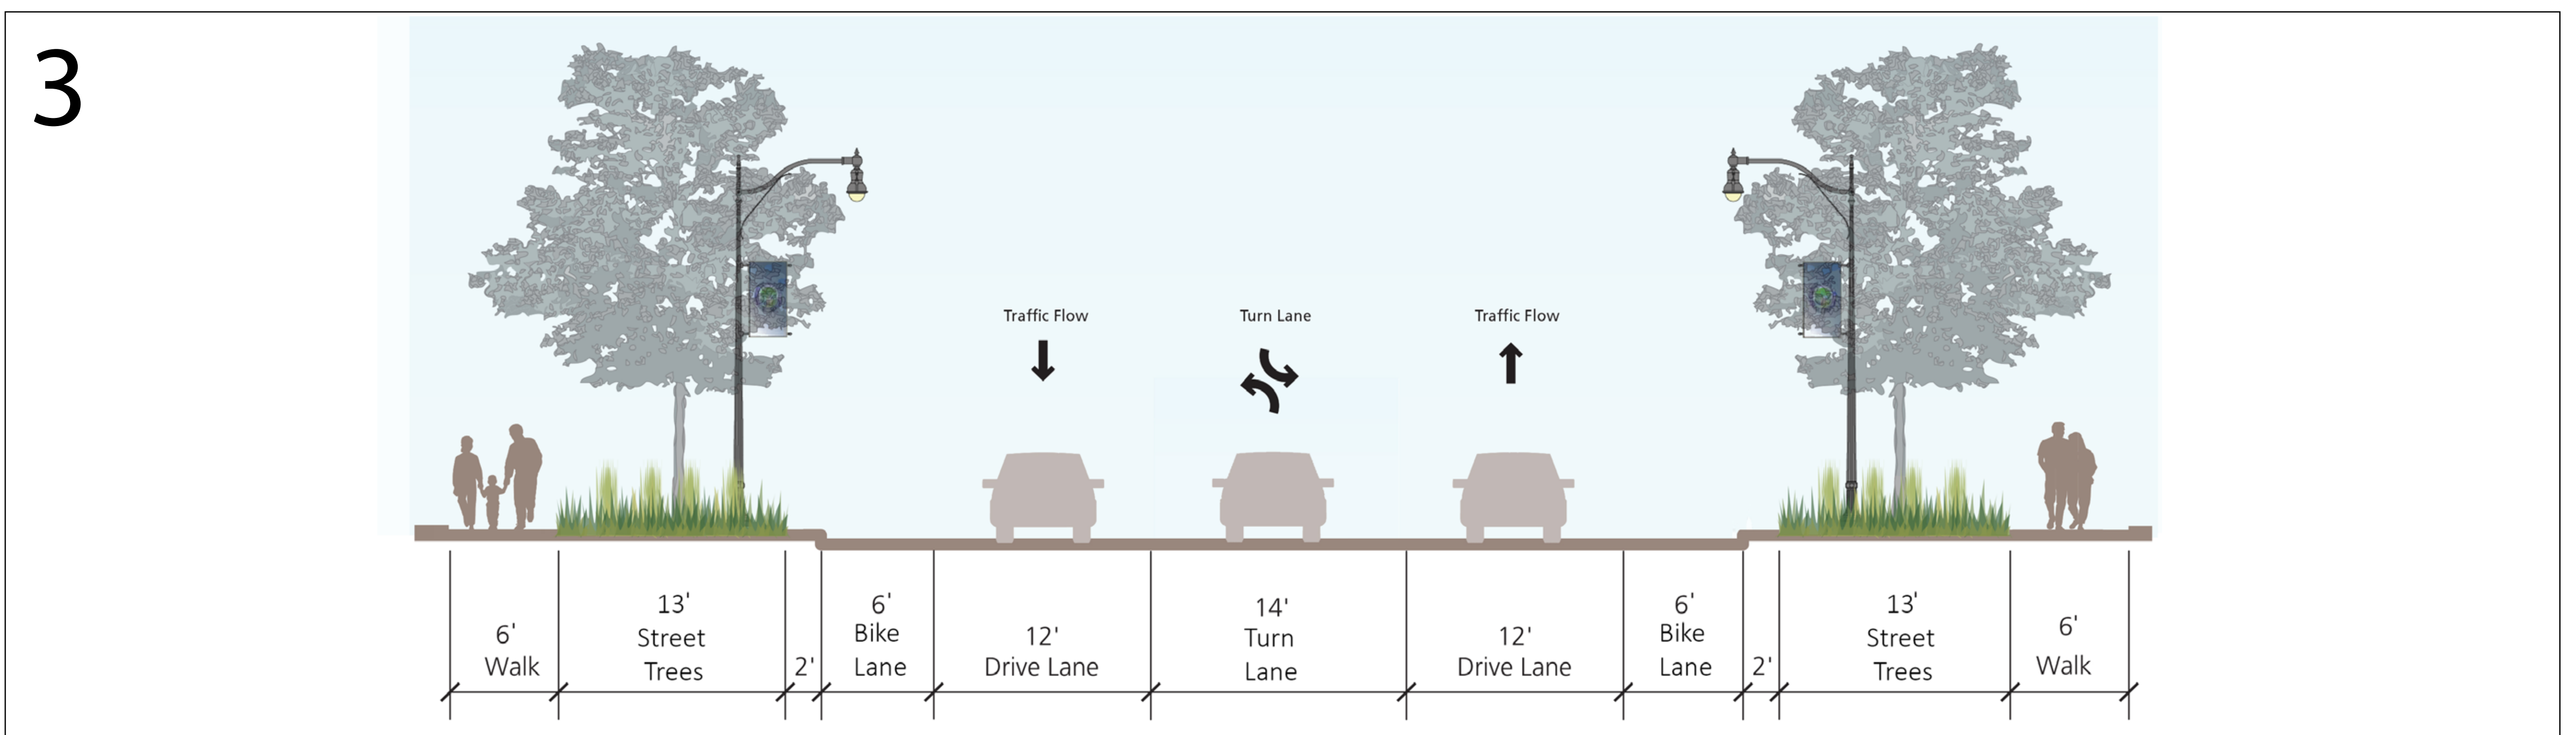

COCHRAN AVENUE (M-50) AT MEDIAN

COCHRAN AVENUE (M-50) AT TURN LANE

COCHRAN AVENUE (M-50) SOUTH OF SEMINARY STREET

DOWNTOWN FRAMEWORK PLAN

Charlotte, Michigan

August 2017