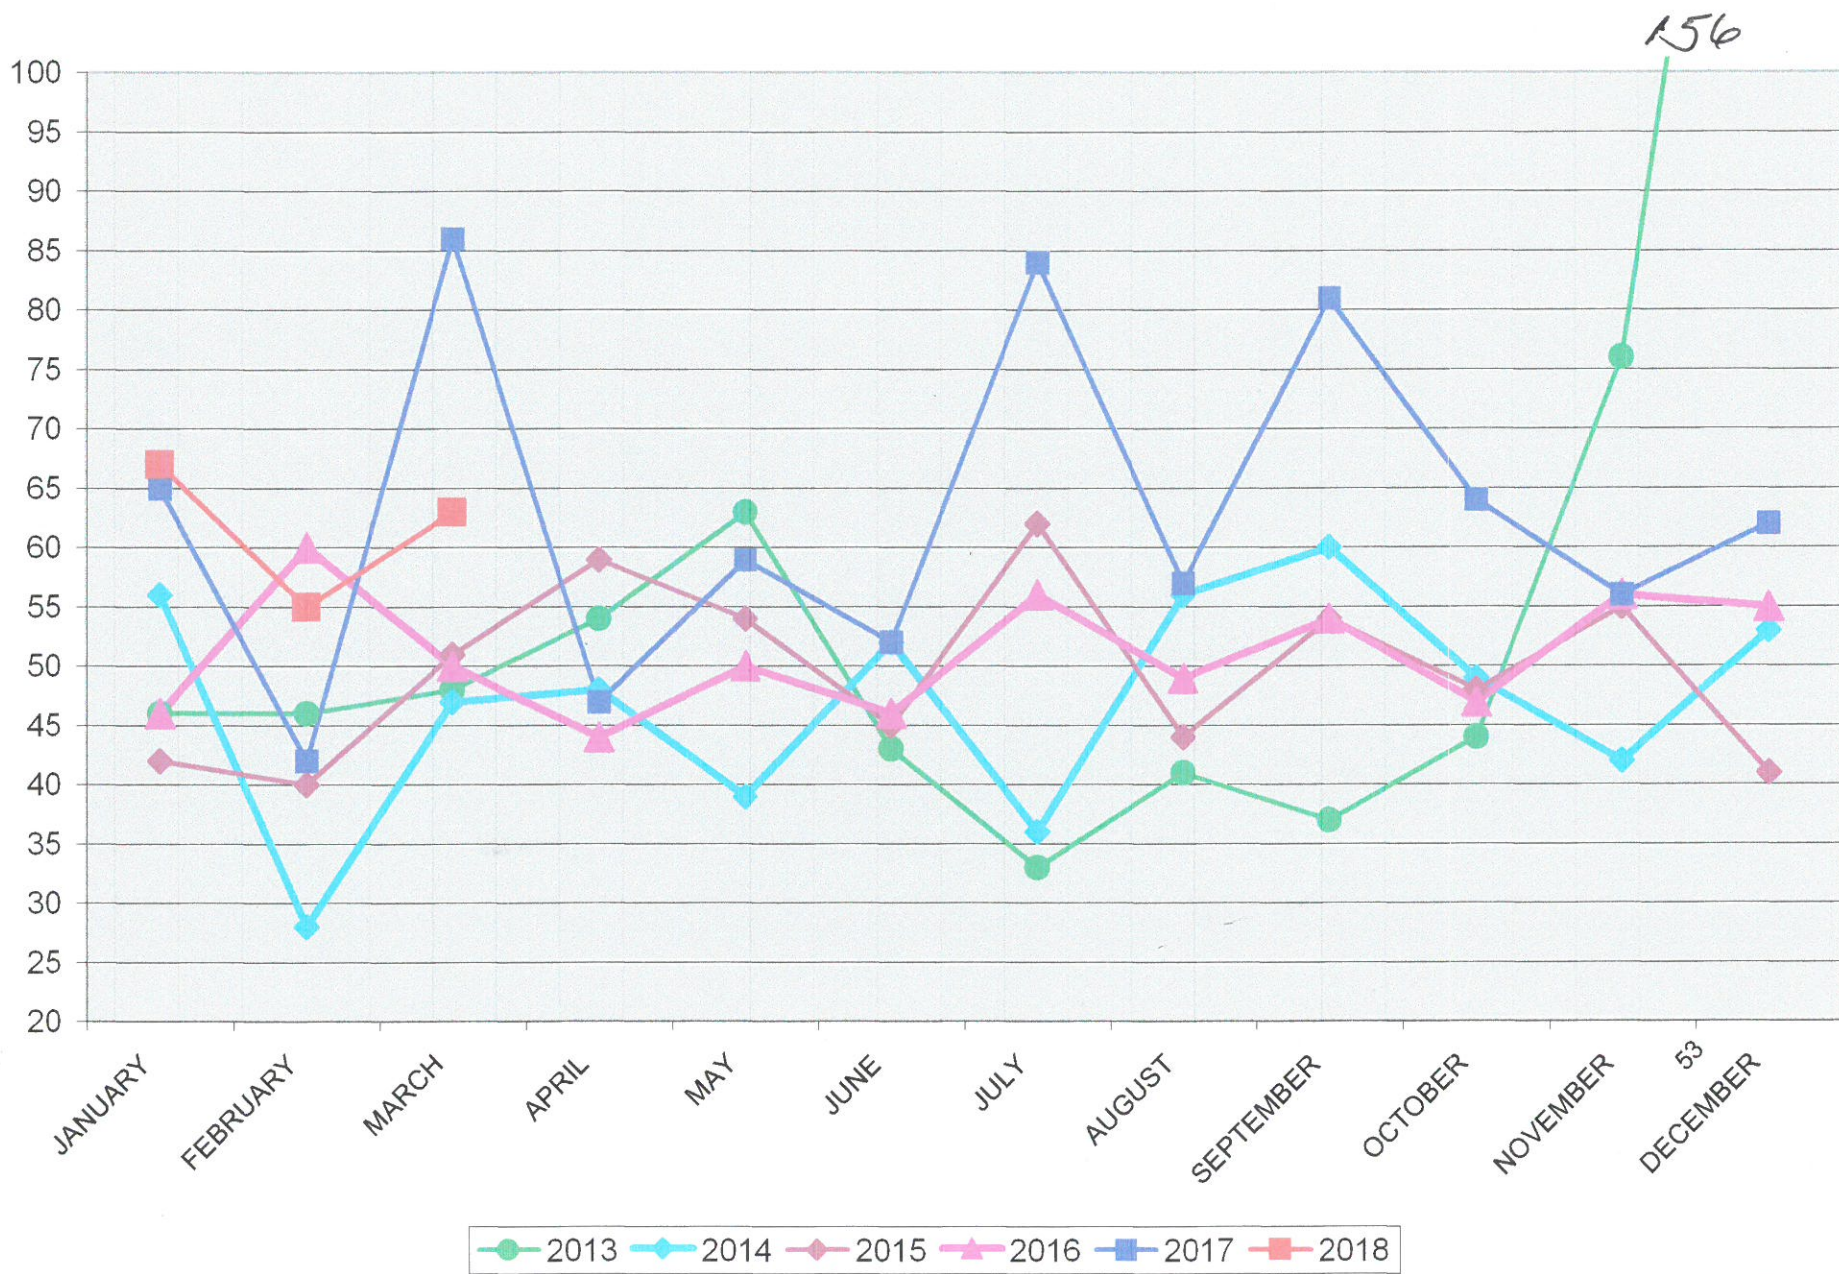

Comparing Runs per Month - 2013 through 2018