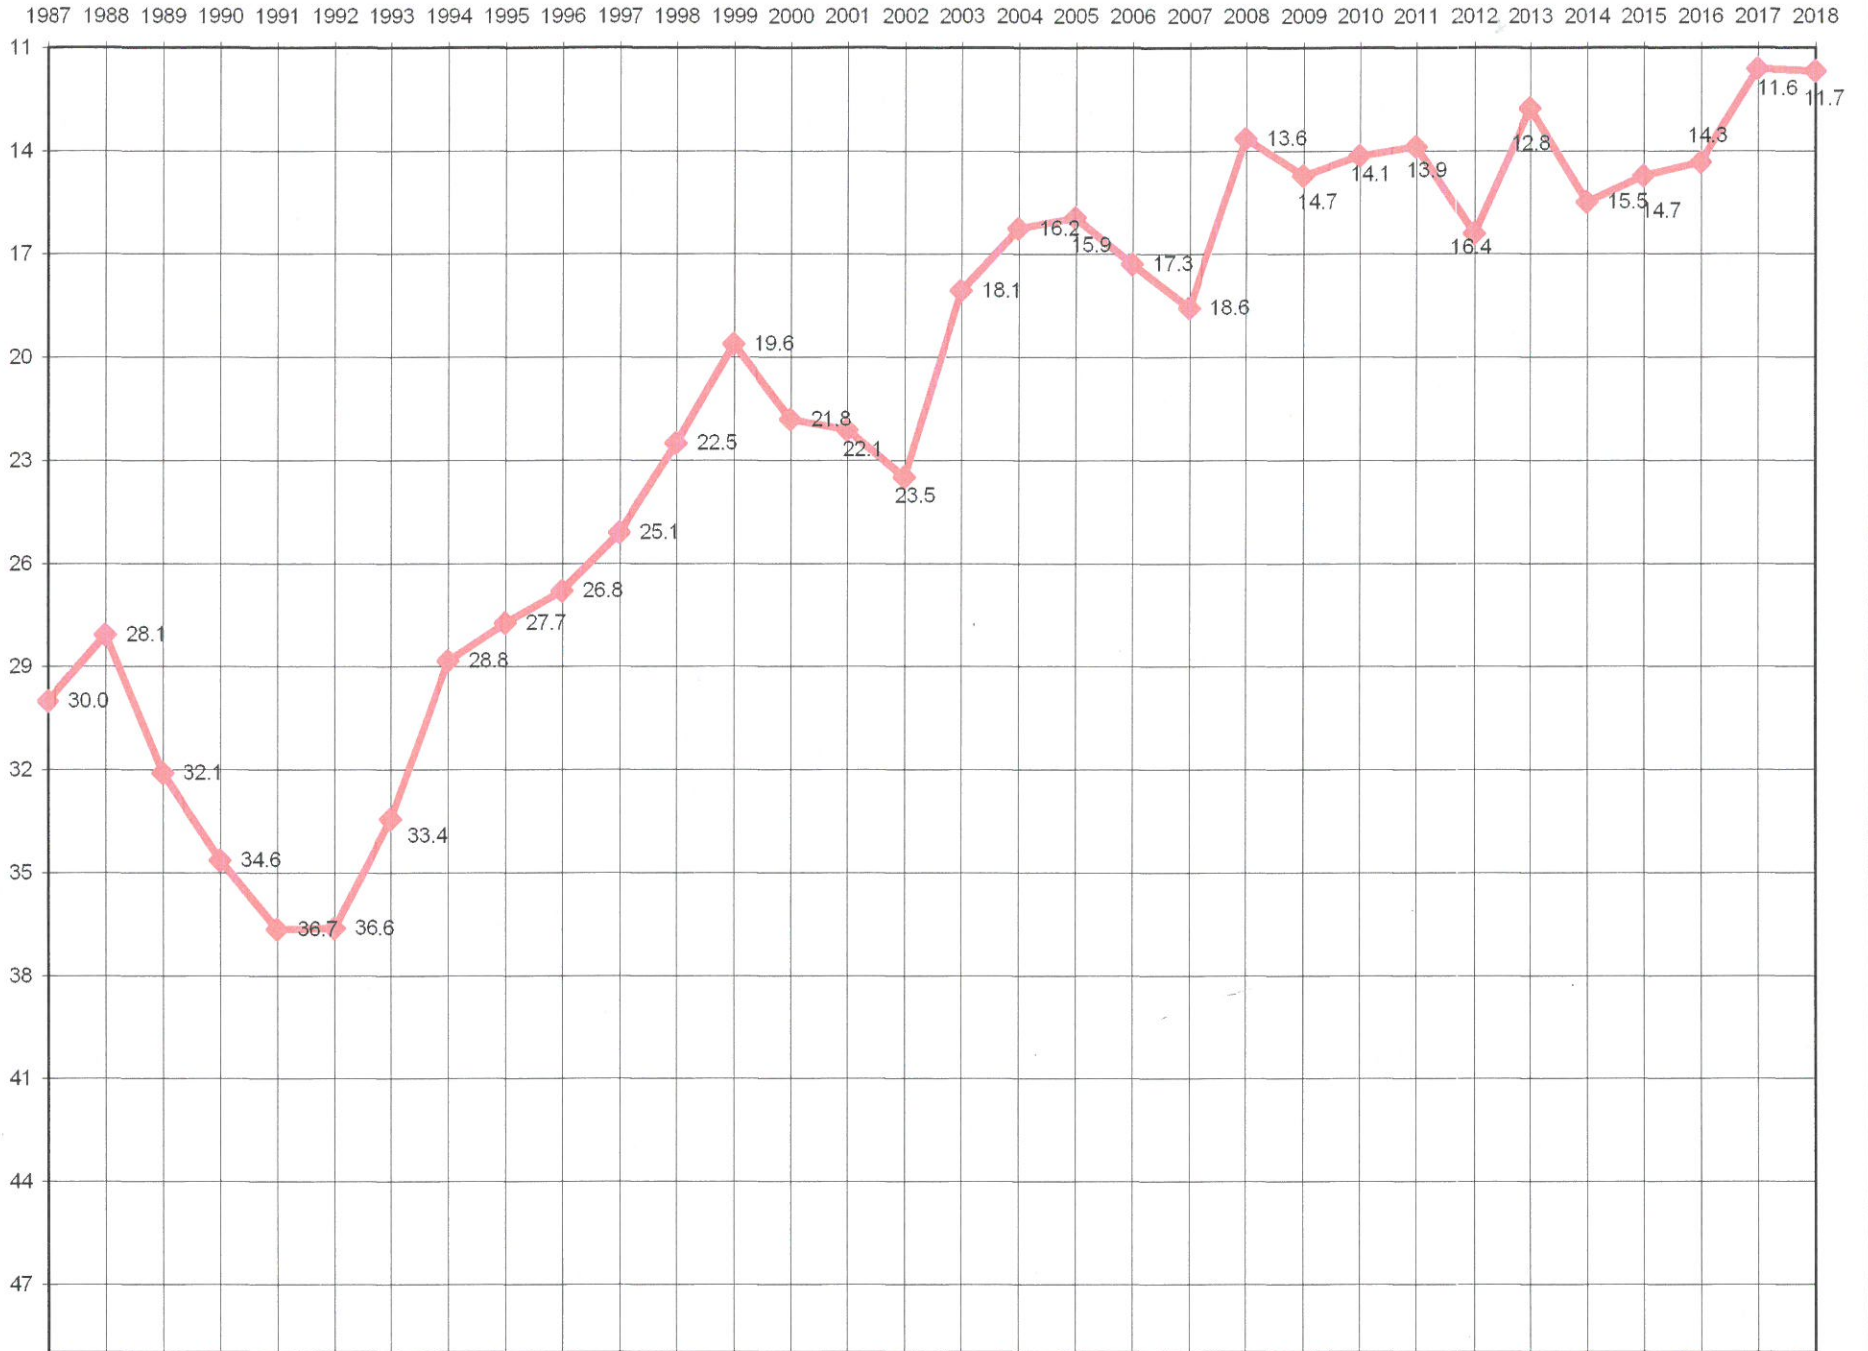

CHARLOTTE FIRE DEPARTMENT

HISTORY OF TOTAL RUNS BY YEAR

YEAR	TOTAL RUNS	ON AVERAGE A RUN EVERY	
		HOURS	DAYS
1976	217	40.5	1.7
1977	247	35.5	1.5
1978	242	36.2	1.5
1979	197	44.5	1.9
1980	272	32.3	1.3
1981	237	37.0	1.5
1982	185	47.4	2.0
1983	185	47.4	2.0
1984	283	31.0	1.3
1985	349	25.1	1.0
1986	204	42.9	1.8
1987	292	30.0	1.3
1988	313	28.1	1.2
1989	273	32.1	1.3
1990	253	34.6	1.4
1991	239	36.7	1.5
1992	240	36.6	1.5
1993	262	33.4	1.4
1994	304	28.8	1.2
1995	316	27.7	1.2
1996	328	26.8	1.1
1997	349	25.1	1.0
1998	389	22.5	0.9
1999	446	19.6	0.8
2000	403	21.8	0.9
2001	397	22.1	0.9
2002	373	23.5	1.0
2003	485	18.1	0.8
2004	541	16.2	0.7
2005	550	15.9	0.7
2006	507	17.3	0.7
2007	472	18.6	0.8
2008	644	13.6	0.57
2009	595	14.7	0.61
2010	620	14.1	0.59
2011	631	13.9	0.58
2012	536	16.4	0.68
2013	687	12.8	0.53
2014	566	15.5	0.64
2015	595	14.7	0.61
2016	613	14.3	0.60
2017	755	11.6	0.48
2018 YTD	185	11.7	0.49

HISTORY OF HIGHEST / LOWEST NUMBER OF RUNS

MONTH / YEAR	NUMBER OF RUNS	ON AVERAGE A RUN EVERY		RUNS PER DAY
		HOURS	DAYS	
Dec-13	156	4.8	0.20	5.032
Jul-12	89	8.4	0.35	2.871
Mar-17	86	8.7	0.36	2.774
Jun-08	82	8.8	0.37	2.733
Sep-17	81	8.9	0.37	2.700
Nov-11	78	9.2	0.38	2.600
Apr-84	68	10.6	0.44	2.267
May-04	67	11.1	0.46	2.161
Oct-10	67	11.1	0.46	2.161
Jan-18	67	11.1	0.46	2.161
Feb-16	60	11.6	0.48	2.069
Aug-17	57	13.1	0.54	1.839
Mar-80	15	49.6	2.07	0.484
Mar-78	15	49.6	2.07	0.484
Aug-78	14	53.1	2.21	0.452
Jun-93	13	55.4	2.31	0.433
Jul-82	11	67.6	2.82	0.355
Apr-83	10	72.0	3.00	0.333
Feb-86	9	74.7	3.11	0.321
Feb-82	9	74.7	3.11	0.321
May-83	9	82.7	3.44	0.290
Dec-82	9	82.7	3.44	0.290
Sep-77	8	90.0	3.75	0.267
Jan-76	7	106.3	4.43	0.226
Nov-85	6	120.0	5.00	0.200
Oct-85	6	124.0	5.17	0.194

2018	RUNS	HOURS	DAYS	RUNS PER DAY
JANUARY	67	11.1	0.463	2.161
FEBRUARY	55	12.7	0.527	1.897
MARCH	63	11.8	0.492	2.032
APRIL				
MAY				
JUNE				
JULY				
AUGUST				
SEPTEMBER				
OCTOBER				
NOVEMBER				
DECEMBER				

Comparing Runs per Month - 2013 through 2018

ON AVERAGE ONE FIRE RUN EVERY ___ HOURS