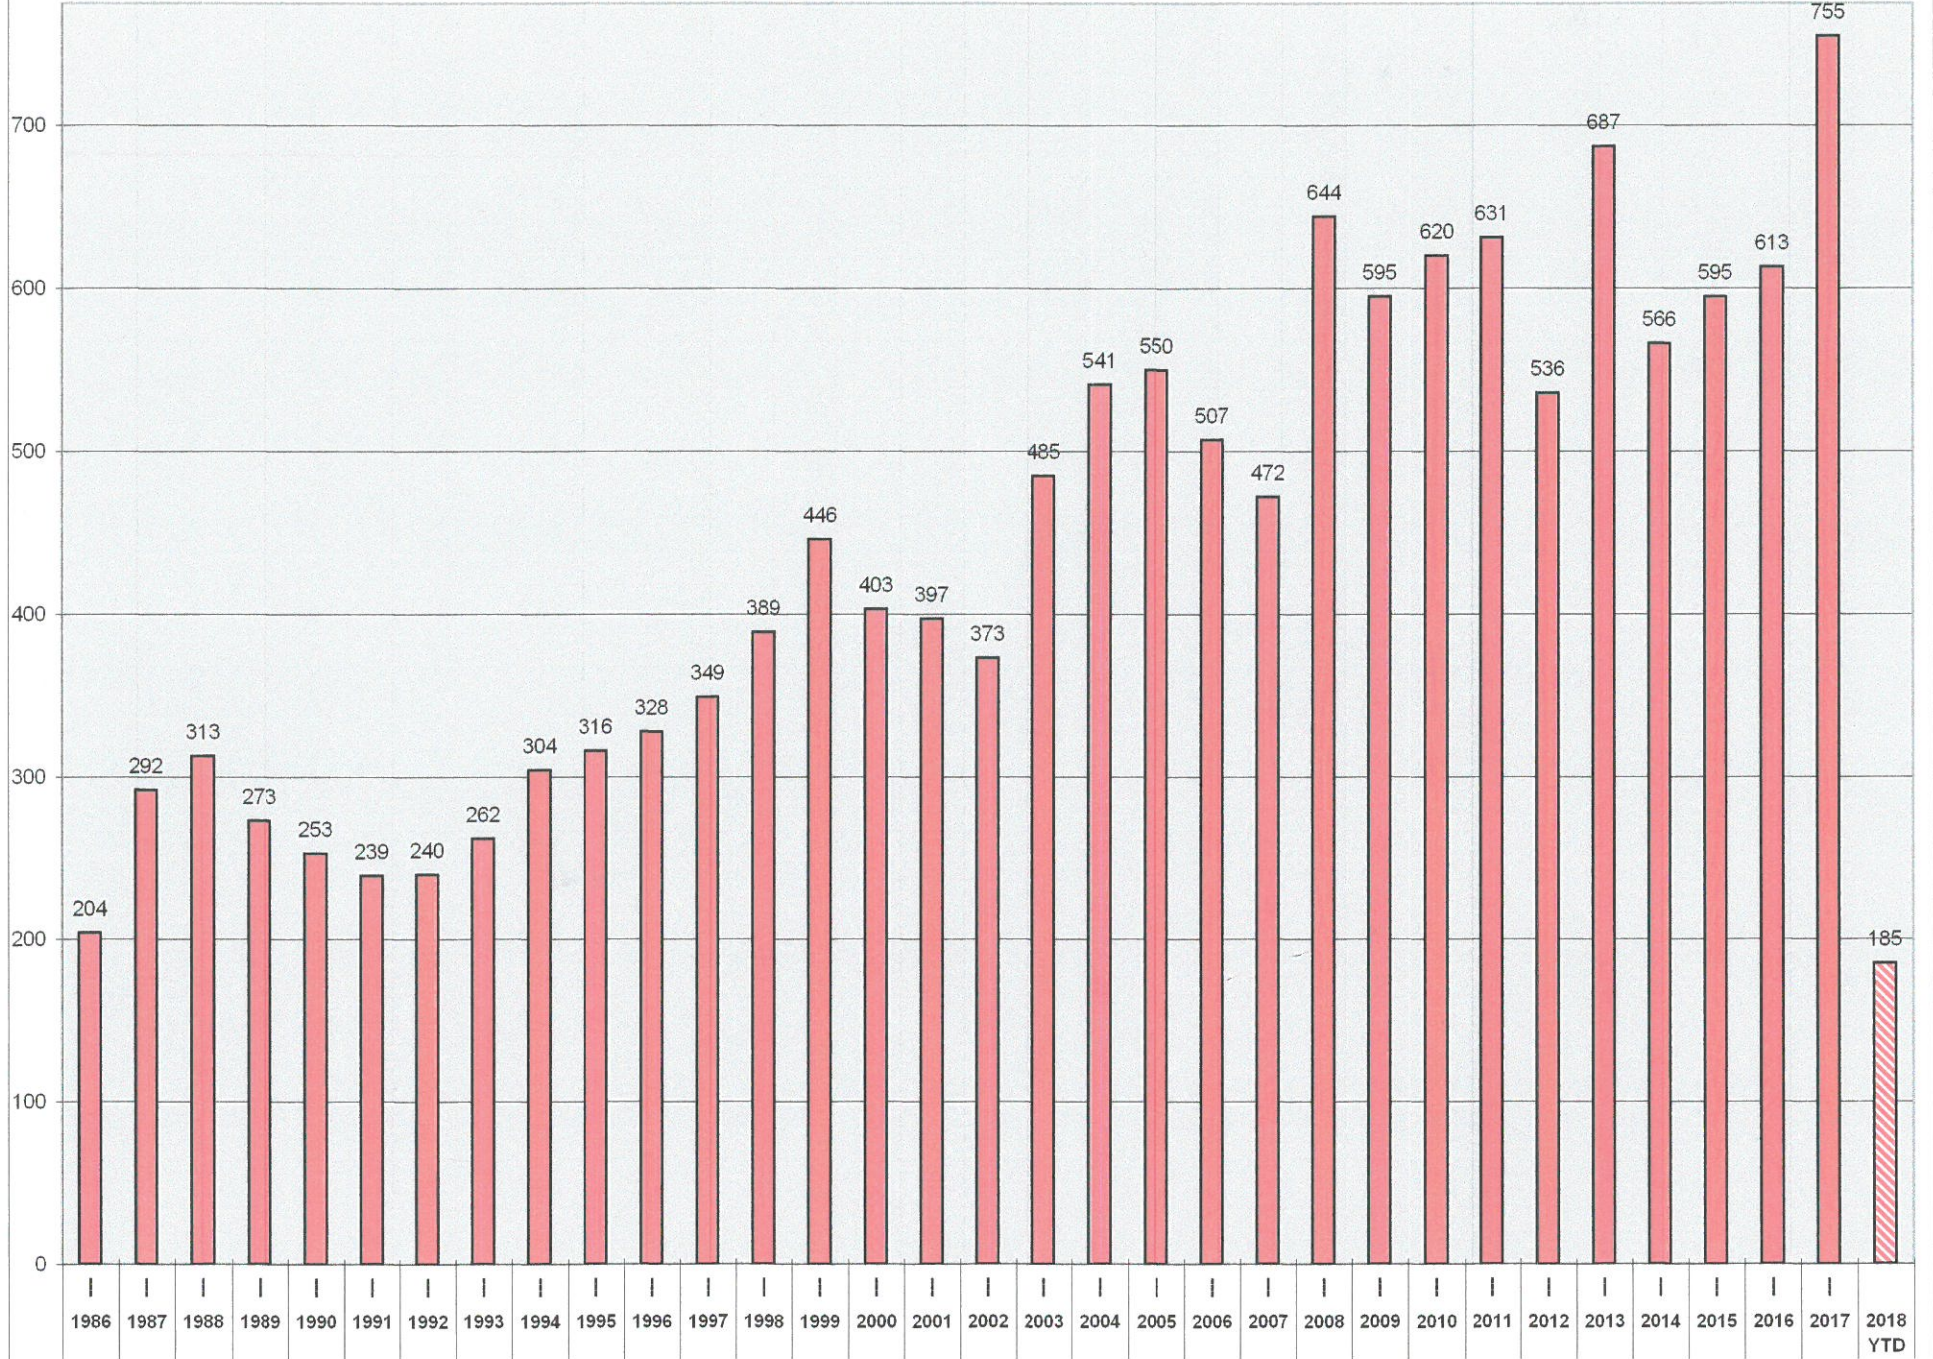

MONTH	RUNS	MONTH	RUNS	MONTH	RUNS	MONTH	RUNS	MONTH	RUNS	MONTH	RUNS	MONTH	RUNS	MONTH	RUNS	MONTH	RUNS
Oct-86	8	Jan-98	19	Mar-93	24	Mar-86	29	Apr-87	35	Nov-04	40	Jun-12	45	May-98	54	Oct-17	64
Feb-86	9	Feb-89	20	Aug-93	24	Jul-93	29	Dec-94	35	Feb-07	40	Jun-15	45	Apr-05	54	Jan-17	65
Sep-91	9	Jun-89	20	Apr-98	24	Mar-94	29	Jan-02	35	Apr-07	40	Apr-01	46	Sep-09	54	May-11	66
Jan-86	12	Apr-90	20	Feb-99	24	Apr-97	29	Oct-03	35	Jan-12	40	Jul-03	46	Sep-10	54	May-04	67
Apr-86	12	Mar-91	20	Aug-00	24	Apr-00	29	Dec-04	35	Feb-15	40	Nov-05	46	Mar-12	54	Oct-10	67
Jan-89	12	Feb-93	20	Jun-87	25	Jul-01	29	Feb-05	35	Oct-97	41	Oct-06	46	Apr-13	54	Jul-11	67
Dec-90	12	May-94	20	Mar-88	25	Aug-12	29	Jun-05	35	Nov-98	41	Oct-09	46	May-15	54	Jan-18	67
Jan-91	12	Apr-95	20	Nov-89	25	Nov-86	30	Oct-05	35	Jan-03	41	Apr-10	46	Sep-15	54	Mar-09	68
Apr-92	12	Feb-96	20	Jan-90	25	Apr-94	30	Mar-08	35	Mar-05	41	Jan-13	46	Sep-16	54	Sep-08	69
Sep-87	13	Nov-97	20	Jan-94	25	Aug-99	30	Nov-09	35	Aug-10	41	Feb-13	46	May-99	55	Jul-08	70
Dec-88	13	Dec-97	20	Sep-94	25	Sep-01	30	Jan-10	35	Aug-13	41	Jan-16	46	Aug-05	55	Jul-10	70
Feb-91	13	Feb-98	20	Aug-95	25	Jul-02	30	Feb-11	35	Dec-15	41	Jun-16	46	Jul-06	55	Nov-13	76
Dec-91	13	Nov-02	20	Oct-95	25	Sep-07	30	Nov-12	35	Oct-99	42	Aug-09	47	Aug-11	55	Nov-11	78
Jun-93	13	Feb-87	21	Jun-96	25	Mar-95	31	Dec-96	36	May-00	42	Nov-10	47	Nov-15	55	Sep-17	81
Jul-86	14	Aug-87	21	Jul-96	25	Aug-97	31	Mar-99	36	Jun-02	42	Sep-12	47	Dec-16	55	Jun-08	82
Nov-92	14	Mar-89	21	May-97	25	Sep-99	31	Oct-00	36	Dec-03	42	Mar-14	47	Feb-18	55	Jul-17	84
Jun-86	15	Jul-89	21	Sep-97	25	Dec-99	31	May-07	36	Feb-06	42	Oct-16	47	May-03	56	Mar-17	86
Jan-87	15	Oct-89	21	Feb-00	25	Oct-01	31	Jul-14	36	Jun-06	42	Apr-17	47	Aug-07	56	Jul-12	89
Oct-88	15	Aug-90	21	Feb-02	25	Dec-01	31	Oct-96	37	Aug-06	42	Dec-08	48	Jan-14	56	Dec-13	156
Aug-92	15	Oct-90	21	Sep-02	25	Mar-02	31	Jun-99	37	Dec-07	42	Mar-13	48	Aug-14	56		
Nov-93	15	Jan-92	21	May-87	26	Jun-04	31	Feb-03	37	Aug-08	42	Apr-14	48	Jul-16	56		
May-86	16	May-92	21	Apr-91	26	Sep-04	31	Nov-03	37	Apr-11	42	Oct-15	48	Nov-16	56		
Aug-86	16	Oct-93	21	Oct-92	26	Feb-10	31	Jun-07	37	Nov-14	42	Jan-09	49	Nov-17	56		
Sep-88	16	Aug-94	21	Dec-92	26	Jun-92	32	Jul-07	37	Jan-15	42	May-09	49	Apr-09	57		
Jun-91	16	Oct-94	21	Jun-97	26	Jun-95	32	Sep-13	37	Feb-17	42	Dec-09	49	Mar-10	57		
Sep-96	16	Aug-96	21	Dec-98	26	Jul-98	32	May-89	38	Aug-01	43	Dec-12	49	Oct-11	57		
Oct-87	17	Dec-89	22	Feb-01	26	Aug-98	32	Mar-00	38	Jan-04	43	Oct-14	49	Aug-17	57		
Nov-87	17	Mar-90	22	Mar-01	26	Sep-98	32	Sep-00	38	Mar-07	43	Aug-16	49	Mar-97	58		
May-91	17	Dec-93	22	Nov-01	26	Apr-99	32	Jun-01	38	Jul-09	43	Feb-04	50	Dec-10	58		
Feb-92	17	Mar-98	22	Nov-06	26	Jun-00	32	Aug-04	38	Sep-11	43	Jul-04	50	Dec-11	58		
Feb-88	18	Aug-02	22	Aug-89	27	Dec-00	32	Jan-05	38	Jun-13	43	Mar-16	50	Jun-98	59		
May-88	18	Dec-87	23	Aug-91	27	May-01	32	Sep-06	38	Nov-99	44	May-16	50	Oct-04	59		
Sep-89	18	May-90	23	Mar-96	27	Dec-02	32	Oct-07	38	May-02	44	Jul-99	51	Sep-05	59		
Oct-91	18	Sep-90	23	Jul-00	27	May-06	32	Oct-12	38	Jun-03	44	Dec-06	51	May-08	59		
Jul-92	18	Nov-91	23	Nov-00	27	Apr-93	33	Jul-87	39	Dec-05	44	Oct-08	51	Jun-09	59		
Feb-95	18	Sep-93	23	Sep-03	27	Jun-94	33	Jan-01	39	Jun-11	44	Mar-15	51	Apr-15	59		
Dec-95	18	Feb-94	23	Apr-06	27	Jan-99	33	Jan-07	39	Feb-12	44	Mar-04	52	May-17	59		
Sep-86	19	Jul-94	23	Aug-88	28	Apr-02	33	Nov-08	39	Oct-13	44	Feb-08	52	Sep-14	60		
Jun-90	19	Jan-95	23	Apr-89	28	Apr-12	33	Feb-09	39	Aug-15	44	Apr-08	52	Feb-16	60		
Nov-90	19	Feb-97	23	May-95	28	May-12	33	May-14	39	Apr-16	44	May-10	52	Mar-06	61		
Mar-92	19	Jul-97	23	Jul-95	28	Jul-13	33	Mar-87	40	Jul-88	45	Jan-11	52	Jun-10	62		
Sep-92	19	Dec-86	24	Nov-95	28	Apr-88	34	Sep-95	40	Jul-91	45	Jun-14	52	Jul-15	62		
Jan-93	19	Jan-88	24	Jan-96	28	May-96	34	Apr-96	40	Apr-04	45	Jun-17	52	Dec-17	62		
May-93	19	Nov-88	24	Jan-97	28	Oct-02	34	Mar-03	40	May-05	45	Jun-88	53	Jul-05	63		
Nov-94	19	Feb-90	24	Oct-98	28	Nov-07	34	Apr-03	40	Jan-06	45	Jan-00	53	May-13	63		
Nov-96	19	Jul-90	24	Feb-14	28	Mar-11	34	Aug-03	40	Jan-08	45	Dec-14	53	Mar-18	63		

**CHARLOTTE FIRE DEPARTMENT
TOTAL FIRE RUNS PER YEAR
January 1, 1986 through March 31, 2018**