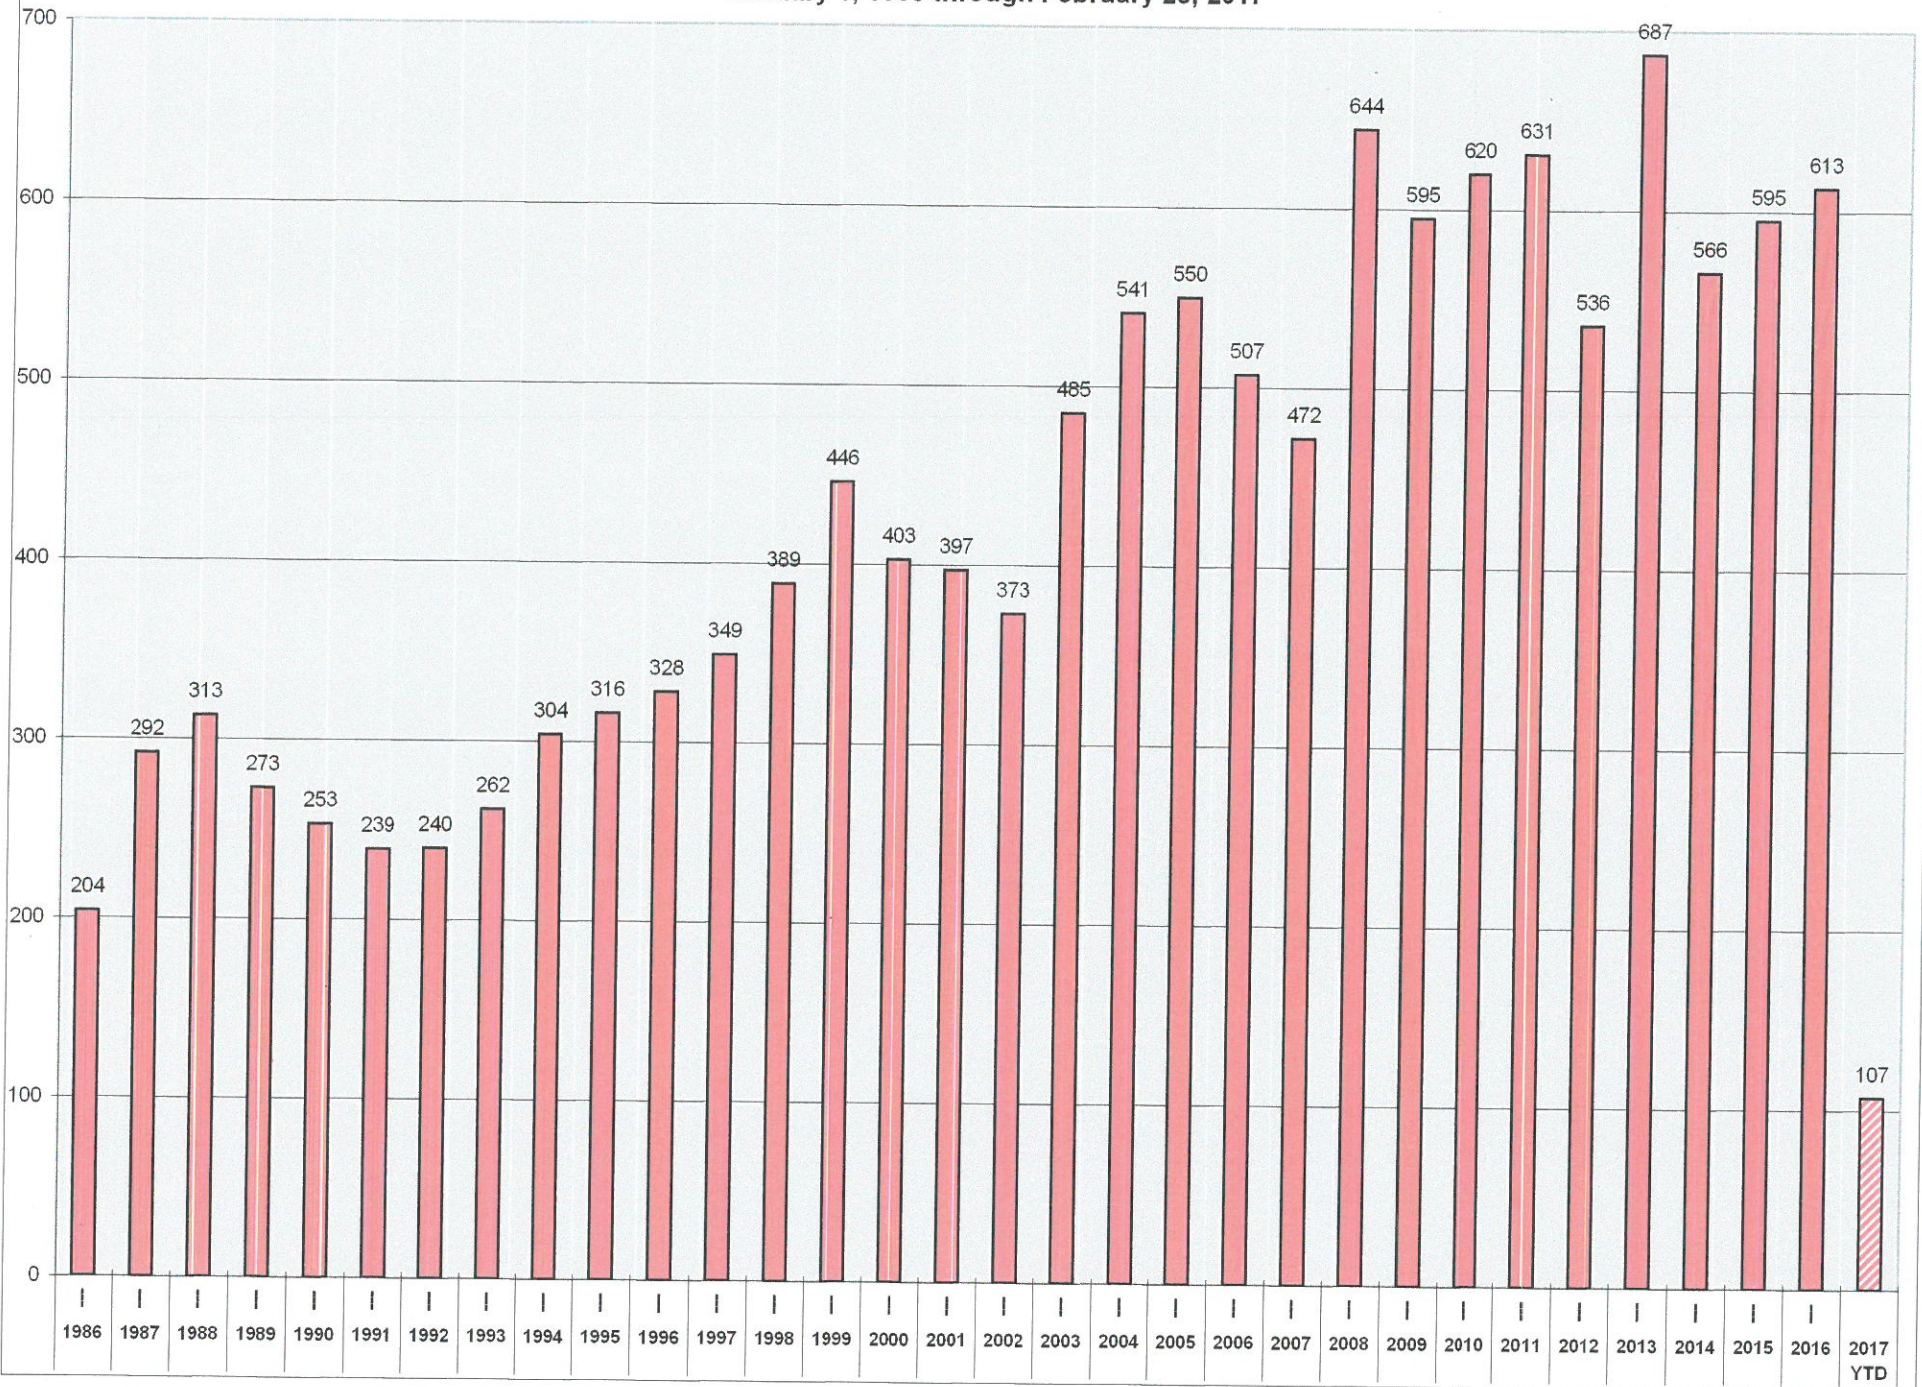

<u>MONTH</u>	<u>RUNS</u>	<u>MONTH</u>	<u>RUNS</u>	<u>MONTH</u>	<u>RUNS</u>	<u>MONTH</u>	<u>RUNS</u>	<u>MONTH</u>	<u>RUNS</u>	<u>MONTH</u>	<u>RUNS</u>	<u>MONTH</u>	<u>RUNS</u>	<u>MONTH</u>	<u>RUNS</u>	<u>MONTH</u>	<u>RUNS</u>
Oct-86	8	Jan-98	19	Mar-93	24	Mar-86	29	Apr-87	35	Nov-04	40	Jun-12	45	Sep-09	54	Jul-10	70
Feb-86	9	Feb-89	20	Aug-93	24	Jul-93	29	Dec-94	35	Feb-07	40	Jun-15	45	Sep-10	54	Nov-13	76
Sep-91	9	Jun-89	20	Apr-98	24	Mar-94	29	Jan-02	35	Apr-07	40	Apr-01	46	Mar-12	54	Nov-11	78
Jan-86	12	Apr-90	20	Feb-99	24	Apr-97	29	Oct-03	35	Jan-12	40	Jul-03	46	Apr-13	54	Jun-08	82
Apr-86	12	Mar-91	20	Aug-00	24	Apr-00	29	Dec-04	35	Feb-15	40	Nov-05	46	May-15	54	Jul-12	89
Jan-89	12	Feb-93	20	Jun-87	25	Jul-01	29	Feb-05	35	Oct-97	41	Oct-06	46	Sep-15	54	Dec-13	156
Dec-90	12	May-94	20	Mar-88	25	Aug-12	29	Jun-05	35	Nov-98	41	Oct-09	46	Sep-16	54		
Jan-91	12	Apr-95	20	Nov-89	25	Nov-86	30	Oct-05	35	Jan-03	41	Apr-10	46	May-99	55		
Apr-92	12	Feb-96	20	Jan-90	25	Apr-94	30	Mar-08	35	Mar-05	41	Jan-13	46	Aug-05	55		
Sep-87	13	Nov-97	20	Jan-94	25	Aug-99	30	Nov-09	35	Aug-10	41	Feb-13	46	Jul-06	55		
Dec-88	13	Dec-97	20	Sep-94	25	Sep-01	30	Jan-10	35	Aug-13	41	Jan-16	46	Aug-11	55		
Feb-91	13	Feb-98	20	Aug-95	25	Jul-02	30	Feb-11	35	Dec-15	41	Jun-16	46	Nov-15	55		
Dec-91	13	Nov-02	20	Oct-95	25	Sep-07	30	Nov-12	35	Oct-99	42	Aug-09	47	Dec-16	55		
Jun-93	13	Feb-87	21	Jun-96	25	Mar-95	31	Dec-96	36	May-00	42	Nov-10	47	May-03	56		
Jul-86	14	Aug-87	21	Jul-96	25	Aug-97	31	Mar-99	36	Jun-02	42	Sep-12	47	Aug-07	56		
Nov-92	14	Mar-89	21	May-97	25	Sep-99	31	Oct-00	36	Dec-03	42	Mar-14	47	Jan-14	56		
Jun-86	15	Jul-89	21	Sep-97	25	Dec-99	31	May-07	36	Feb-06	42	Oct-16	47	Aug-14	56		
Jan-87	15	Oct-89	21	Feb-00	25	Oct-01	31	Jul-14	36	Jun-06	42	Dec-08	48	Jul-16	56		
Oct-88	15	Aug-90	21	Feb-02	25	Dec-01	31	Oct-96	37	Aug-06	42	Mar-13	48	Nov-16	56		
Aug-92	15	Oct-90	21	Sep-02	25	Mar-02	31	Jun-99	37	Dec-07	42	Apr-14	48	Apr-09	57		
Nov-93	15	Jan-92	21	May-87	26	Jun-04	31	Feb-03	37	Aug-08	42	Oct-15	48	Mar-10	57		
May-86	16	May-92	21	Apr-91	26	Sep-04	31	Nov-03	37	Apr-11	42	Jan-09	49	Oct-11	57		
Aug-86	16	Oct-93	21	Oct-92	26	Feb-10	31	Jun-07	37	Nov-14	42	May-09	49	Mar-97	58		
Sep-88	16	Aug-94	21	Dec-92	26	Jun-92	32	Jul-07	37	Jan-15	42	Dec-09	49	Dec-10	58		
Jun-91	16	Oct-94	21	Jun-97	26	Jun-95	32	Sep-13	37	Feb-17	42	Dec-12	49	Dec-11	58		
Sep-96	16	Aug-96	21	Dec-98	26	Jul-98	32	May-89	38	Aug-01	43	Oct-14	49	Jun-98	59		
Oct-87	17	Dec-89	22	Feb-01	26	Aug-98	32	Mar-00	38	Jan-04	43	Aug-16	49	Oct-04	59		
Nov-87	17	Mar-90	22	Mar-01	26	Sep-98	32	Sep-00	38	Mar-07	43	Feb-04	50	Sep-05	59		
May-91	17	Dec-93	22	Nov-01	26	Apr-99	32	Jun-01	38	Jul-09	43	Jul-04	50	May-08	59		
Feb-92	17	Mar-98	22	Nov-06	26	Jun-00	32	Aug-04	38	Sep-11	43	Mar-16	50	Jun-09	59		
Feb-88	18	Aug-02	22	Aug-89	27	Dec-00	32	Jan-05	38	Jun-13	43	May-16	50	Apr-15	59		
May-88	18	Dec-87	23	Aug-91	27	May-01	32	Sep-06	38	Nov-99	44	Jul-99	51	Sep-14	60		
Sep-89	18	May-90	23	Mar-96	27	Dec-02	32	Oct-07	38	May-02	44	Dec-06	51	Feb-16	60		
Oct-91	18	Sep-90	23	Jul-00	27	May-06	32	Oct-12	38	Jun-03	44	Oct-08	51	Mar-06	61		
Jul-92	18	Nov-91	23	Nov-00	27	Apr-93	33	Jul-87	39	Dec-05	44	Mar-15	51	Jun-10	62		
Feb-95	18	Sep-93	23	Sep-03	27	Jun-94	33	Jan-01	39	Jun-11	44	Mar-04	52	Jul-15	62		
Dec-95	18	Feb-94	23	Apr-06	27	Jan-99	33	Jan-07	39	Feb-12	44	Feb-08	52	Jul-05	63		
Sep-86	19	Jul-94	23	Aug-88	28	Apr-02	33	Nov-08	39	Oct-13	44	Apr-08	52	May-13	63		
Jun-90	19	Jan-95	23	Apr-89	28	Apr-12	33	Feb-09	39	Aug-15	44	May-10	52	Jan-17	65		
Nov-90	19	Feb-97	23	May-95	28	May-12	33	May-14	39	Apr-16	44	Jan-11	52	May-11	66		
Mar-92	19	Jul-97	23	Jul-95	28	Jul-13	33	Mar-87	40	Jul-88	45	Jun-14	52	May-04	67		
Sep-92	19	Dec-86	24	Nov-95	28	Apr-88	34	Sep-95	40	Jul-91	45	Jun-88	53	Oct-10	67		
Jan-93	19	Jan-88	24	Jan-96	28	May-96	34	Apr-96	40	Apr-04	45	Jan-00	53	Jul-11	67		
May-93	19	Nov-88	24	Jan-97	28	Oct-02	34	Mar-03	40	May-05	45	Dec-14	53	Mar-09	68		
Nov-94	19	Feb-90	24	Oct-98	28	Nov-07	34	Apr-03	40	Jan-06	45	May-98	54	Sep-08	69		
Nov-96	19	Jul-90	24	Feb-14	28	Mar-11	34	Aug-03	40	Jan-08	45	Apr-05	54	Jul-08	70		

CHARLOTTE FIRE DEPARTMENT
TOTAL FIRE RUNS PER YEAR
January 1, 1986 through February 28, 2017