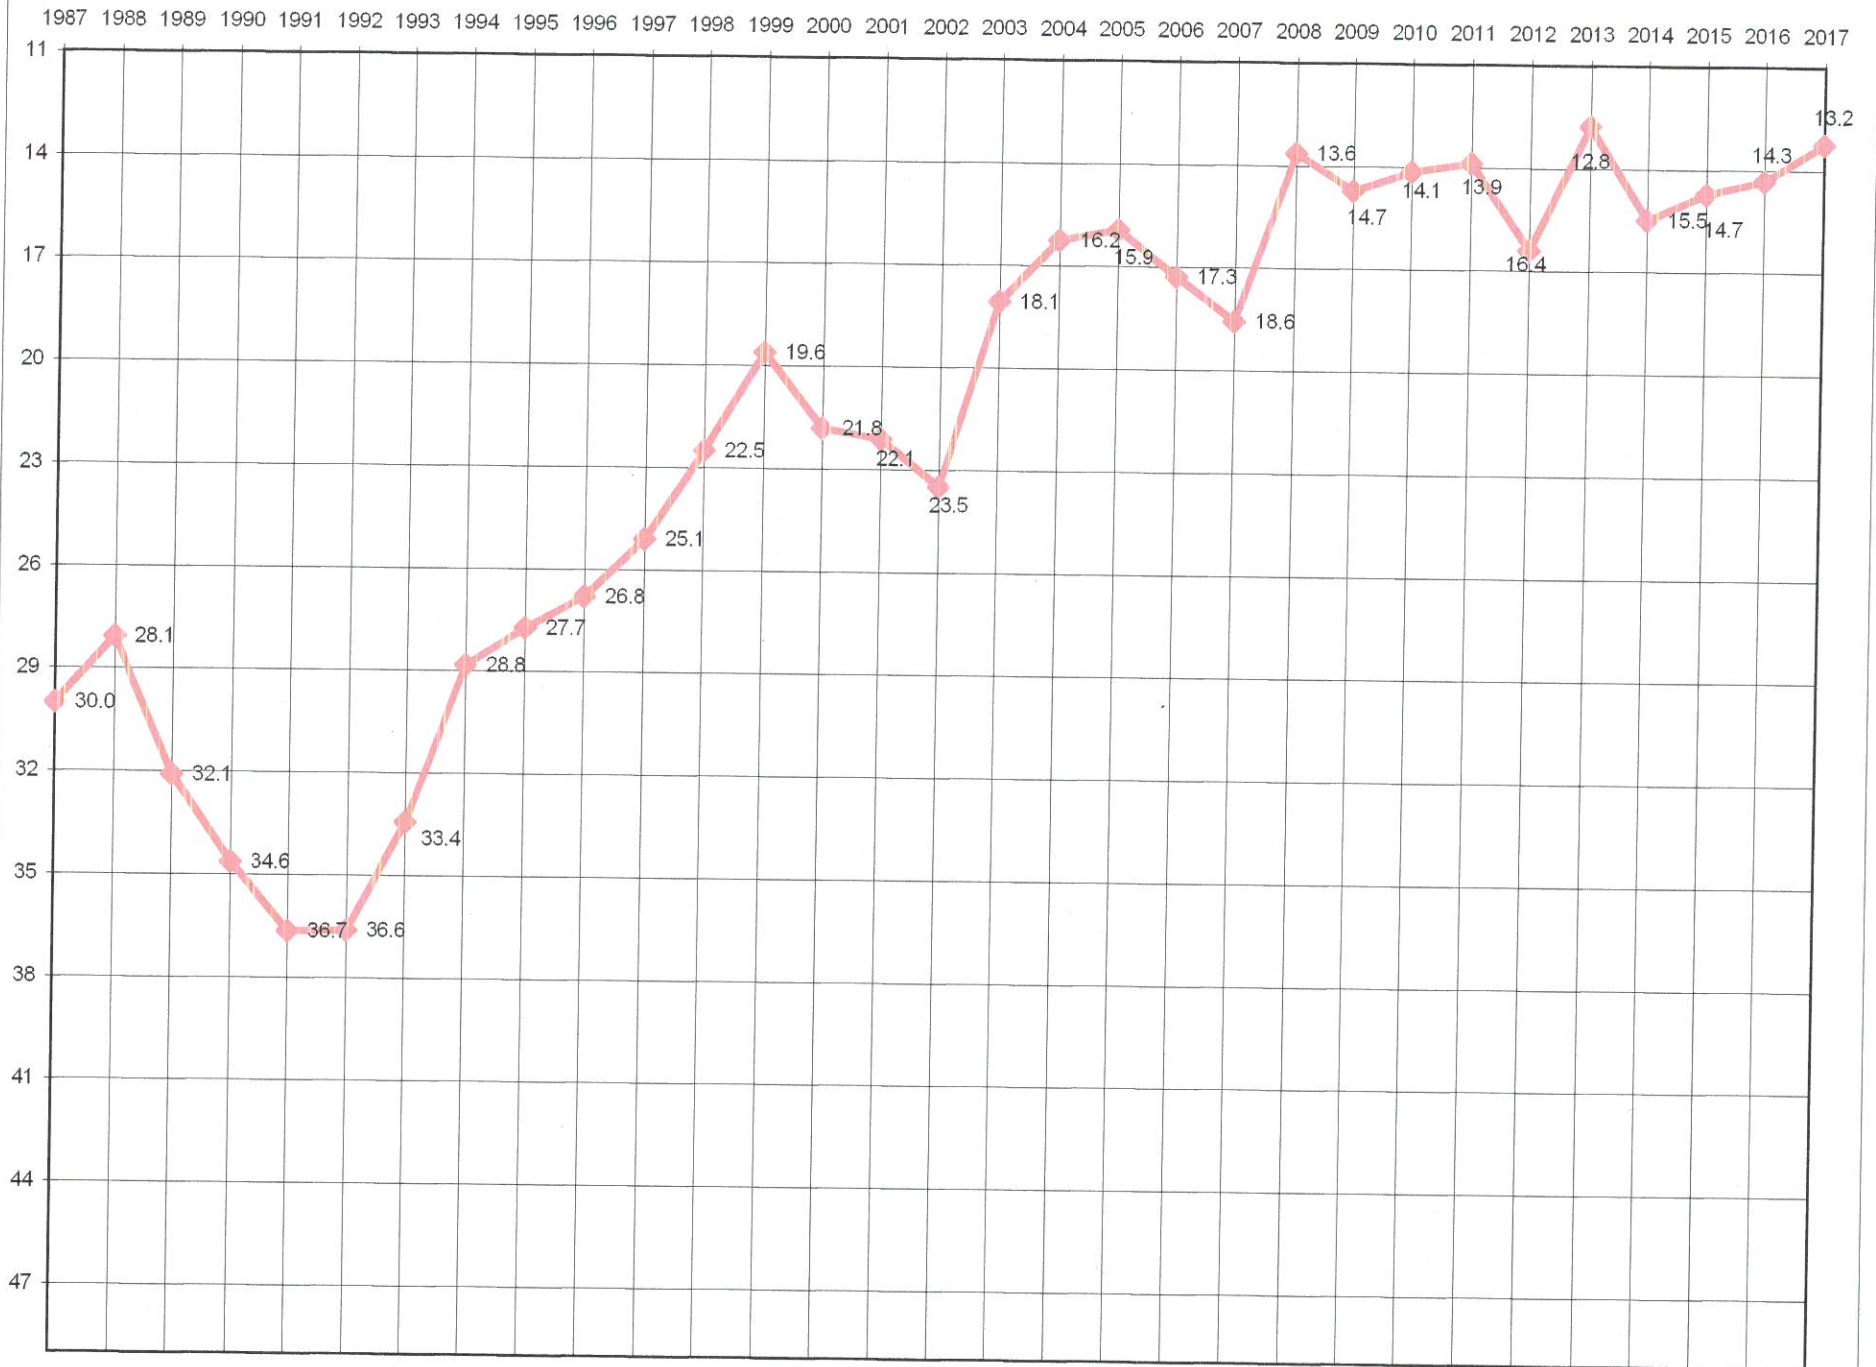

CHARLOTTE FIRE DEPARTMENT

HISTORY OF TOTAL RUNS BY YEAR

YEAR	TOTAL RUNS	ON AVERAGE A RUN EVERY	
		HOURS	DAYS
1976	217	40.5	1.7
1977	247	35.5	1.5
1978	242	36.2	1.5
1979	197	44.5	1.9
1980	272	32.3	1.3
1981	237	37.0	1.5
1982	185	47.4	2.0
1983	185	47.4	2.0
1984	283	31.0	1.3
1985	349	25.1	1.0
1986	204	42.9	1.8
1987	292	30.0	1.3
1988	313	28.1	1.2
1989	273	32.1	1.3
1990	253	34.6	1.4
1991	239	36.7	1.5
1992	240	36.6	1.5
1993	262	33.4	1.4
1994	304	28.8	1.2
1995	316	27.7	1.2
1996	328	26.8	1.1
1997	349	25.1	1.0
1998	389	22.5	0.9
1999	446	19.6	0.8
2000	403	21.8	0.9
2001	397	22.1	0.9
2002	373	23.5	1.0
2003	485	18.1	0.8
2004	541	16.2	0.7
2005	550	15.9	0.7
2006	507	17.3	0.7
2007	472	18.6	0.8
2008	644	13.6	0.57
2009	595	14.7	0.61
2010	620	14.1	0.59
2011	631	13.9	0.58
2012	536	16.4	0.68
2013	687	12.8	0.53
2014	566	15.5	0.64
2015	595	14.7	0.61
2016	613	14.3	0.60
2017 YTD	107	13.2	0.55

HISTORY OF HIGHEST / LOWEST NUMBER OF RUNS

MONTH / YEAR	NUMBER OF RUNS	ON AVERAGE A RUN EVERY		RUNS PER DAY
		HOURS	DAYS	
Dec-13	156	4.8	0.20	5.032
Jul-12	89	8.4	0.35	2.871
Jun-08	82	8.8	0.37	2.733
Nov-11	78	9.2	0.38	2.600
Sep-08	69	10.4	0.43	2.300
Apr-84	68	10.6	0.44	2.267
Mar-09	68	10.9	0.46	2.194
May-04	67	11.1	0.46	2.161
Oct-10	67	11.1	0.46	2.161
Jan-17	65	11.4	0.48	2.097
Feb-16	60	11.6	0.48	2.069
Aug 07, 14	56	13.3	0.55	1.806
Mar-80	15	49.6	2.07	0.484
Mar-78	15	49.6	2.07	0.484
Aug-78	14	53.1	2.21	0.452
Jun-93	13	55.4	2.31	0.433
Jul-82	11	67.6	2.82	0.355
Apr-83	10	72.0	3.00	0.333
Feb-86	9	74.7	3.11	0.321
Feb-82	9	74.7	3.11	0.321
May-83	9	82.7	3.44	0.290
Dec-82	9	82.7	3.44	0.290
Sep-77	8	90.0	3.75	0.267
Jan-76	7	106.3	4.43	0.226
Nov-85	6	120.0	5.00	0.200
Oct-85	6	124.0	5.17	0.194

2017	RUNS	HOURS	DAYS	RUNS PER DAY
JANUARY	65	11.4	0.477	2.097
FEBRUARY	42	16.6	0.690	1.448
MARCH				
APRIL				
MAY				
JUNE				
JULY				
AUGUST				
SEPTEMBER				
OCTOBER				
NOVEMBER				
DECEMBER				

Comparing Runs per Month - 2012 through 2017

ON AVERAGE ONE FIRE RUN EVERY ___ HOURS