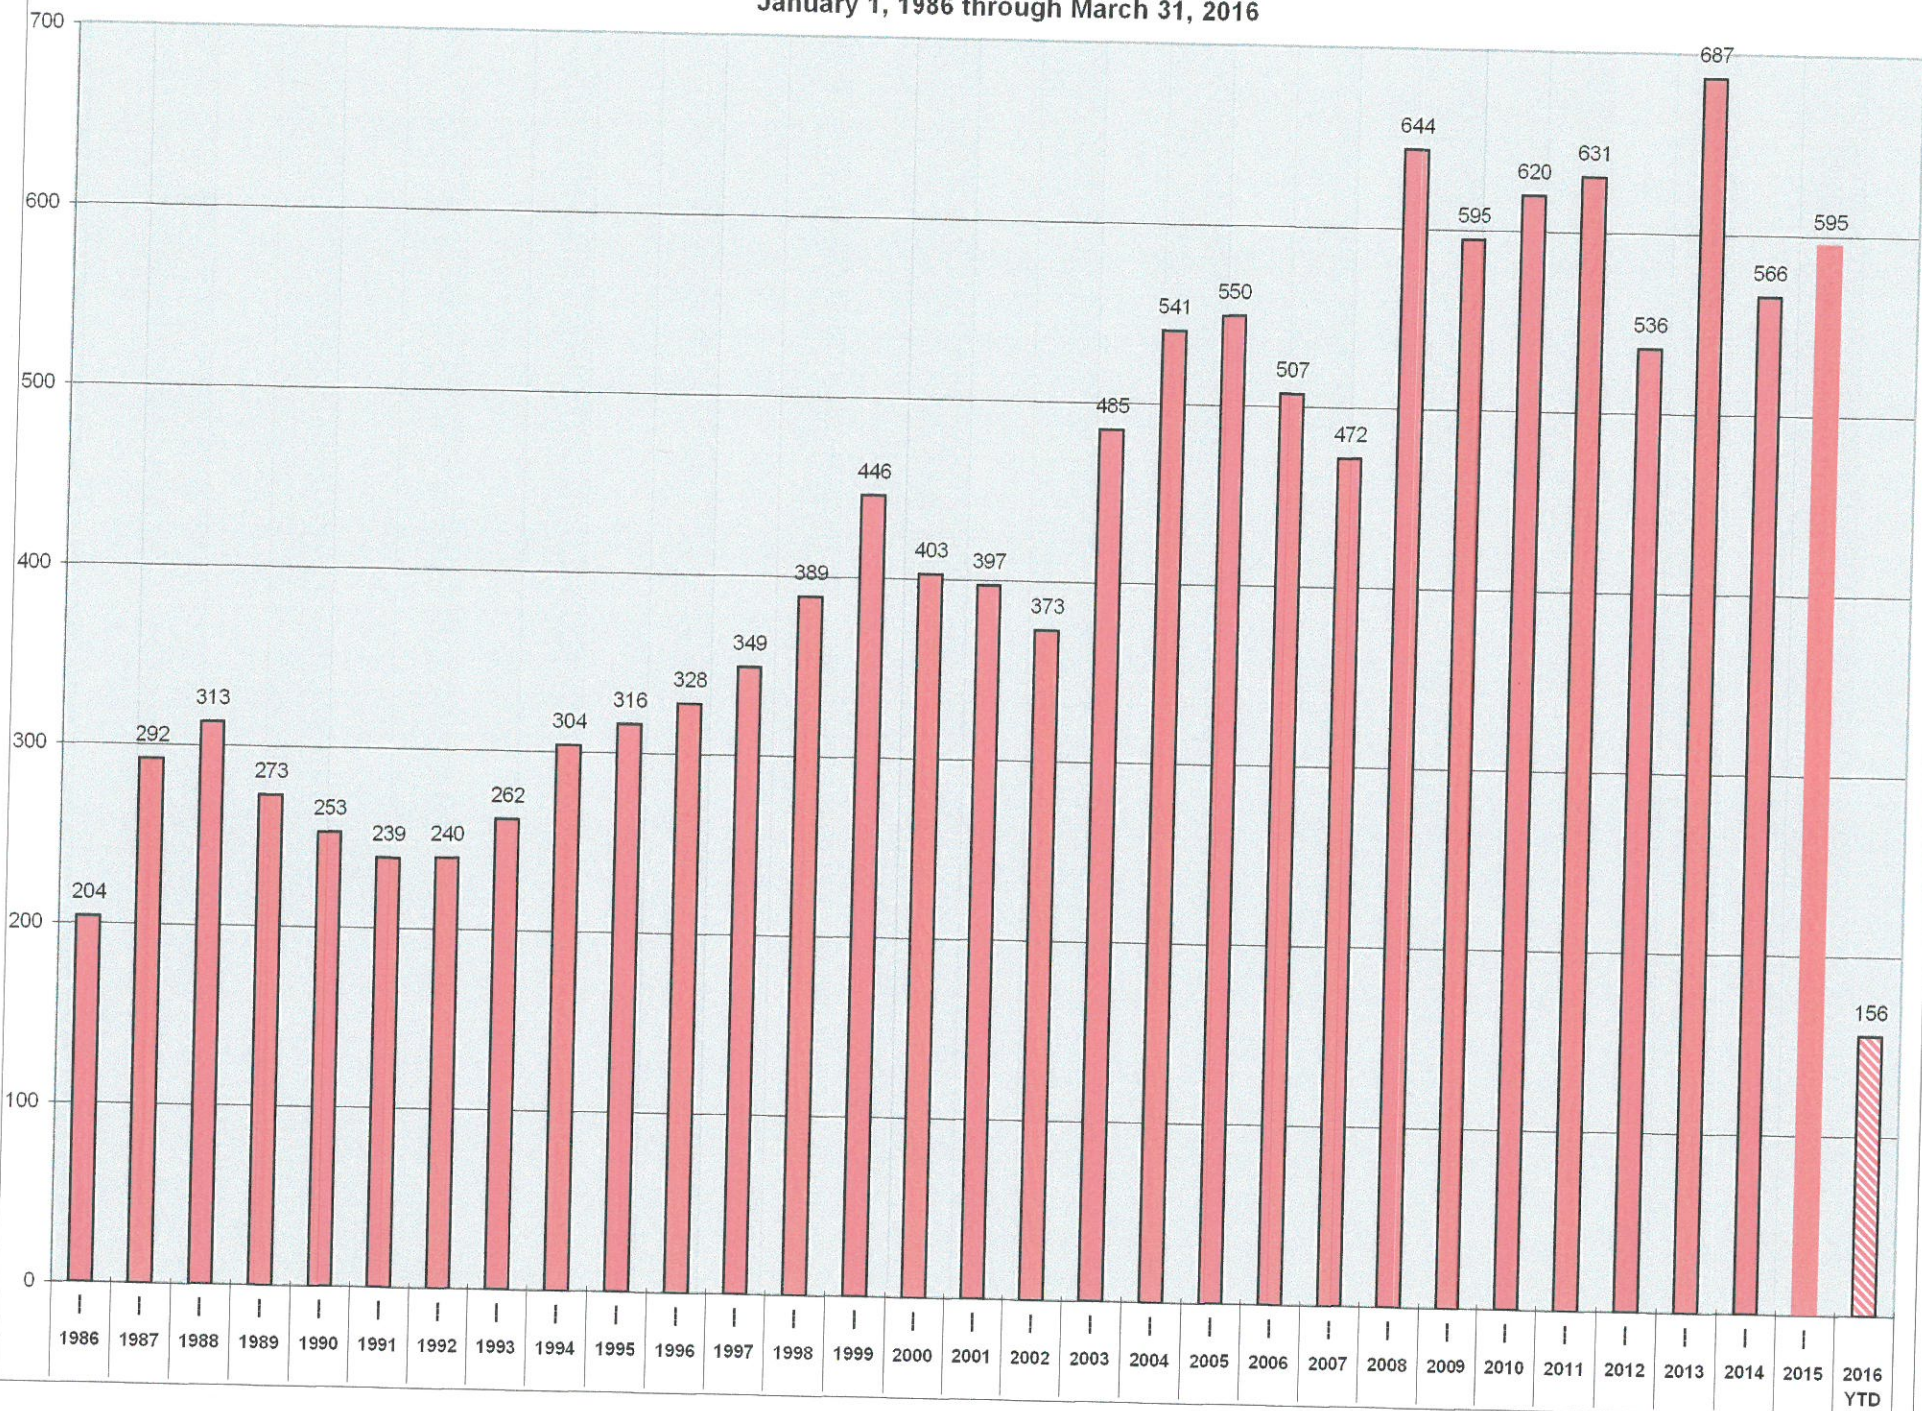

<u>MONTH</u>	<u>RUNS</u>	<u>MONTH</u>	<u>RUNS</u>	<u>MONTH</u>	<u>RUNS</u>	<u>MONTH</u>	<u>RUNS</u>	<u>MONTH</u>	<u>RUNS</u>	<u>MONTH</u>	<u>RUNS</u>	<u>MONTH</u>	<u>RUNS</u>	<u>MONTH</u>	<u>RUNS</u>
Oct-86	8	Jan-98	19	Mar-93	24	Mar-86	29	Apr-87	35	Nov-04	40	Apr-01	46	May-99	55
Feb-86	9	Feb-89	20	Aug-93	24	Jul-93	29	Dec-94	35	Feb-07	40	Jul-03	46	Aug-05	55
Sep-91	9	Jun-89	20	Apr-98	24	Mar-94	29	Jan-02	35	Apr-07	40	Nov-05	46	Jul-06	55
Jan-86	12	Apr-90	20	Feb-99	24	Apr-97	29	Oct-03	35	Jan-12	40	Oct-06	46	Aug-11	55
Apr-86	12	Mar-91	20	Aug-00	24	Apr-00	29	Dec-04	35	Feb-15	40	Oct-09	46	Nov-15	55
Jan-89	12	Feb-93	20	Jun-87	25	Jul-01	29	Feb-05	35	Oct-97	41	Apr-10	46	May-03	56
Dec-90	12	May-94	20	Mar-88	25	Aug-12	29	Jun-05	35	Nov-98	41	Jan-13	46	Aug-07	56
Jan-91	12	Apr-95	20	Nov-89	25	Nov-86	30	Oct-05	35	Jan-03	41	Feb-13	46	Jan-14	56
Apr-92	12	Feb-96	20	Jan-90	25	Apr-94	30	Mar-08	35	Mar-05	41	Jan-16	46	Aug-14	56
Sep-87	13	Nov-97	20	Jan-94	25	Aug-99	30	Nov-09	35	Aug-10	41	Aug-09	47	Apr-09	57
Dec-88	13	Dec-97	20	Sep-94	25	Sep-01	30	Jan-10	35	Aug-13	41	Nov-10	47	Mar-10	57
Feb-91	13	Feb-98	20	Aug-95	25	Jul-02	30	Feb-11	35	Dec-15	41	Sep-12	47	Oct-11	57
Dec-91	13	Nov-02	20	Oct-95	25	Sep-07	30	Nov-12	35	Oct-99	42	Mar-14	47	Mar-97	58
Jun-93	13	Feb-87	21	Jun-96	25	Mar-95	31	Dec-96	36	May-00	42	Dec-08	48	Dec-10	58
Jul-86	14	Aug-87	21	Jul-96	25	Aug-97	31	Mar-99	36	Jun-02	42	Mar-13	48	Dec-11	58
Nov-92	14	Mar-89	21	May-97	25	Sep-99	31	Oct-00	36	Dec-03	42	Apr-14	48	Jun-98	59
Jun-86	15	Jul-89	21	Sep-97	25	Dec-99	31	May-07	36	Feb-06	42	Oct-15	48	Oct-04	59
Jan-87	15	Oct-89	21	Feb-00	25	Oct-01	31	Jul-14	36	Jun-06	42	Jan-09	49	Sep-05	59
Oct-88	15	Aug-90	21	Feb-02	25	Dec-01	31	Oct-96	37	Aug-06	42	May-09	49	May-08	59
Aug-92	15	Oct-90	21	Sep-02	25	Mar-02	31	Jun-99	37	Dec-07	42	Dec-09	49	Jun-09	59
Nov-93	15	Jan-92	21	May-87	26	Jun-04	31	Feb-03	37	Aug-08	42	Dec-12	49	Apr-15	59
May-86	16	May-92	21	Apr-91	26	Sep-04	31	Nov-03	37	Apr-11	42	Oct-14	49	Sep-14	60
Aug-86	16	Oct-93	21	Oct-92	26	Feb-10	31	Jun-07	37	Nov-14	42	Feb-04	50	Feb-16	60
Sep-88	16	Aug-94	21	Dec-92	26	Jun-92	32	Jul-07	37	Jan-15	42	Jul-04	50	Mar-06	61
Jun-91	16	Oct-94	21	Jun-97	26	Jun-95	32	Sep-13	37	Aug-01	43	Mar-16	50	Jun-10	62
Sep-96	16	Aug-96	21	Dec-98	26	Jul-98	32	May-89	38	Jan-04	43	Jul-99	51	Jul-15	62
Oct-87	17	Dec-89	22	Feb-01	26	Aug-98	32	Mar-00	38	Mar-07	43	Dec-06	51	Jul-05	63
Nov-87	17	Mar-90	22	Mar-01	26	Sep-98	32	Sep-00	38	Jul-09	43	Oct-08	51	May-13	63
May-91	17	Dec-93	22	Nov-01	26	Apr-99	32	Jun-01	38	Sep-11	43	Mar-15	51	May-11	66
Feb-92	17	Mar-98	22	Nov-06	26	Jun-00	32	Aug-04	38	Jun-13	43	Mar-04	52	May-04	67
Feb-88	18	Aug-02	22	Aug-89	27	Dec-00	32	Jan-05	38	Nov-99	44	Feb-08	52	Oct-10	67
May-88	18	Dec-87	23	Aug-91	27	May-01	32	Sep-06	38	May-02	44	Apr-08	52	Jul-11	67
Sep-89	18	May-90	23	Mar-96	27	Dec-02	32	Oct-07	38	Jun-03	44	May-10	52	Mar-09	68
Oct-91	18	Sep-90	23	Jul-00	27	May-06	32	Oct-12	38	Dec-05	44	Jan-11	52	Sep-08	69
Jul-92	18	Nov-91	23	Nov-00	27	Apr-93	33	Jul-87	39	Jun-11	44	Jun-14	52	Jul-08	70
Feb-95	18	Sep-93	23	Sep-03	27	Jun-94	33	Jan-01	39	Feb-12	44	Jun-88	53	Jul-10	70
Dec-95	18	Feb-94	23	Apr-06	27	Jan-99	33	Jan-07	39	Oct-13	44	Jan-00	53	Nov-13	76
Sep-86	19	Jul-94	23	Aug-88	28	Apr-02	33	Nov-08	39	Aug-15	44	Dec-14	53	Nov-11	78
Jun-90	19	Jan-95	23	Apr-89	28	Apr-12	33	Feb-09	39	Jul-88	45	May-98	54	Jun-08	82
Nov-90	19	Feb-97	23	May-95	28	May-12	33	May-14	39	Jul-91	45	Apr-05	54	Jul-12	89
Mar-92	19	Jul-97	23	Jul-95	28	Jul-13	33	Mar-87	40	Apr-04	45	Sep-09	54	Dec-13	156
Sep-92	19	Dec-86	24	Nov-95	28	Apr-88	34	Sep-95	40	May-05	45	Sep-10	54		
Jan-93	19	Jan-88	24	Jan-96	28	May-96	34	Apr-96	40	Jan-06	45	Mar-12	54		
May-93	19	Nov-88	24	Jan-97	28	Oct-02	34	Mar-03	40	Jan-08	45	Apr-13	54		
Nov-94	19	Feb-90	24	Oct-98	28	Nov-07	34	Apr-03	40	Jun-12	45	May-15	54		
Nov-96	19	Jul-90	24	Feb-14	28	Mar-11	34	Aug-03	40	Jun-15	45	Sep-15	54		

CHARLOTTE FIRE DEPARTMENT TOTAL FIRE RUNS PER YEAR January 1, 1986 through March 31, 2016