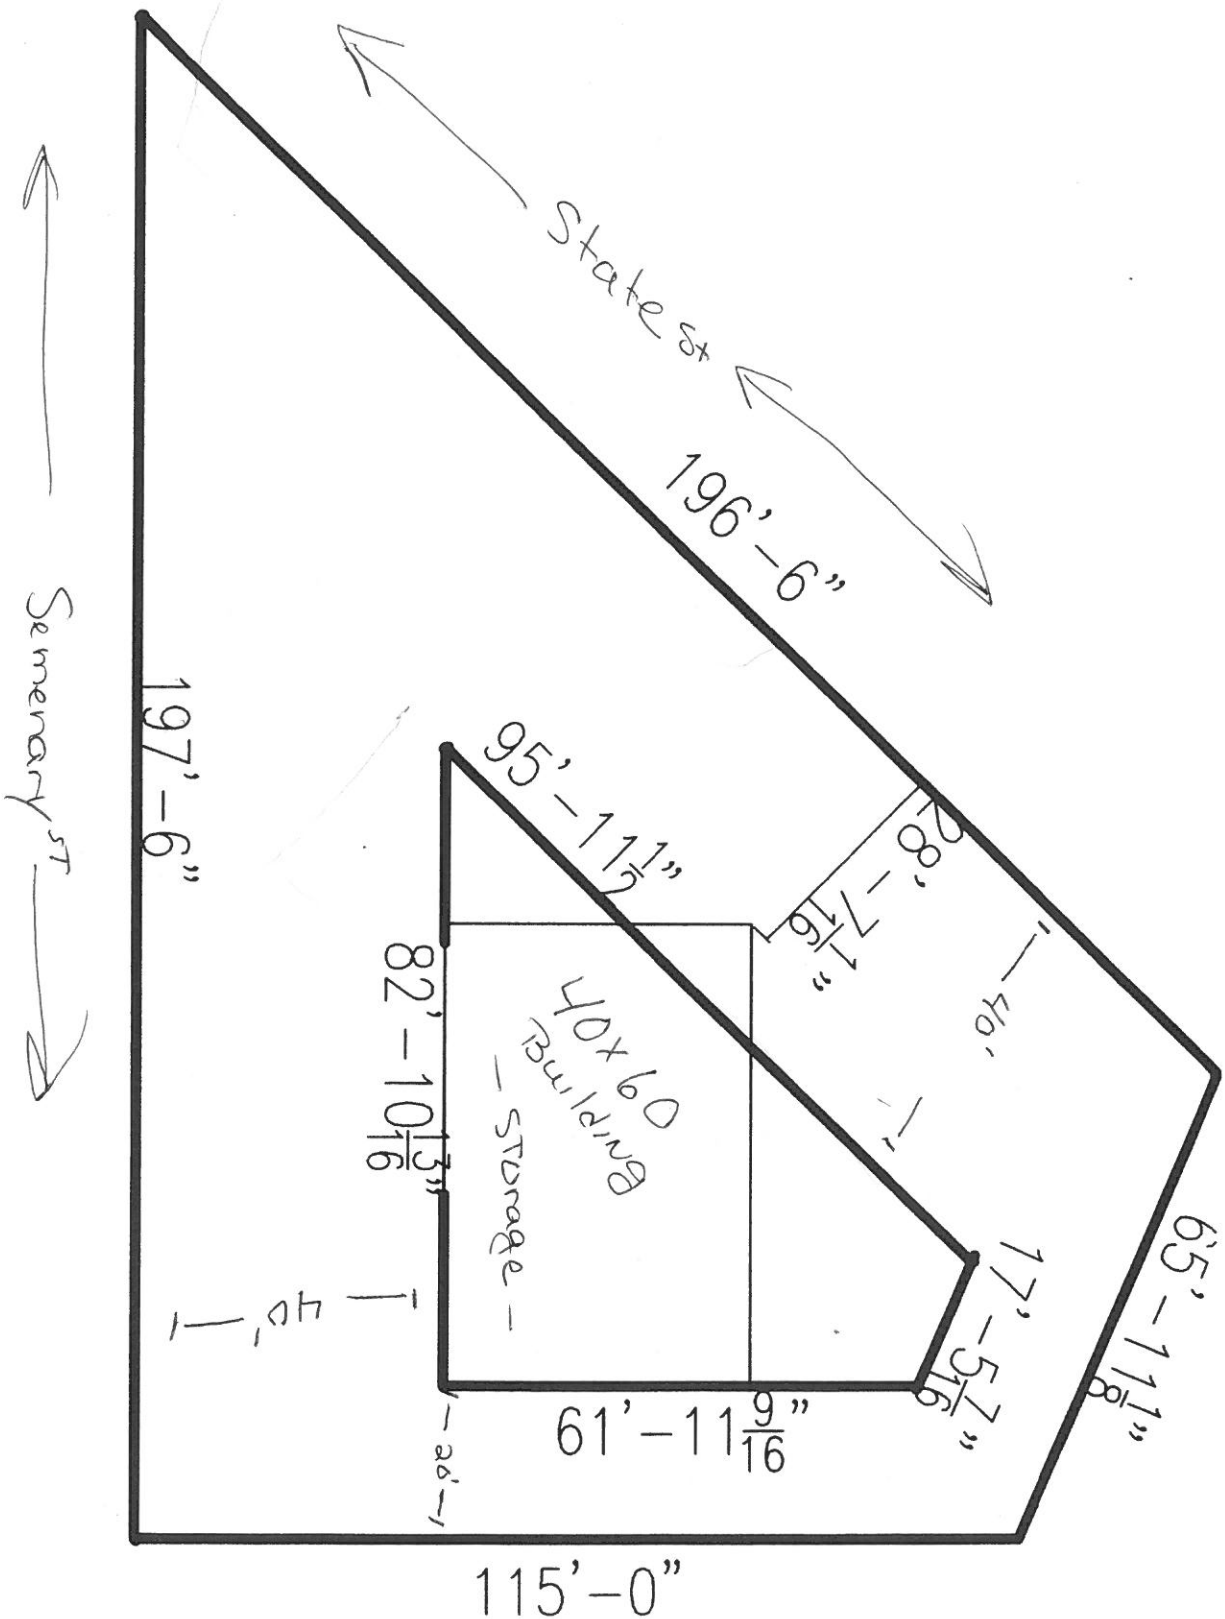

243 State Street

DAN BRYAN  
517-667-1744

40 Foot Set Back State and Semerary  
20 Foot OFF Property Lines

S LINCOLN ST

STATE ST

STATE ST

216

220

230

238

714

225

228

222

243

209