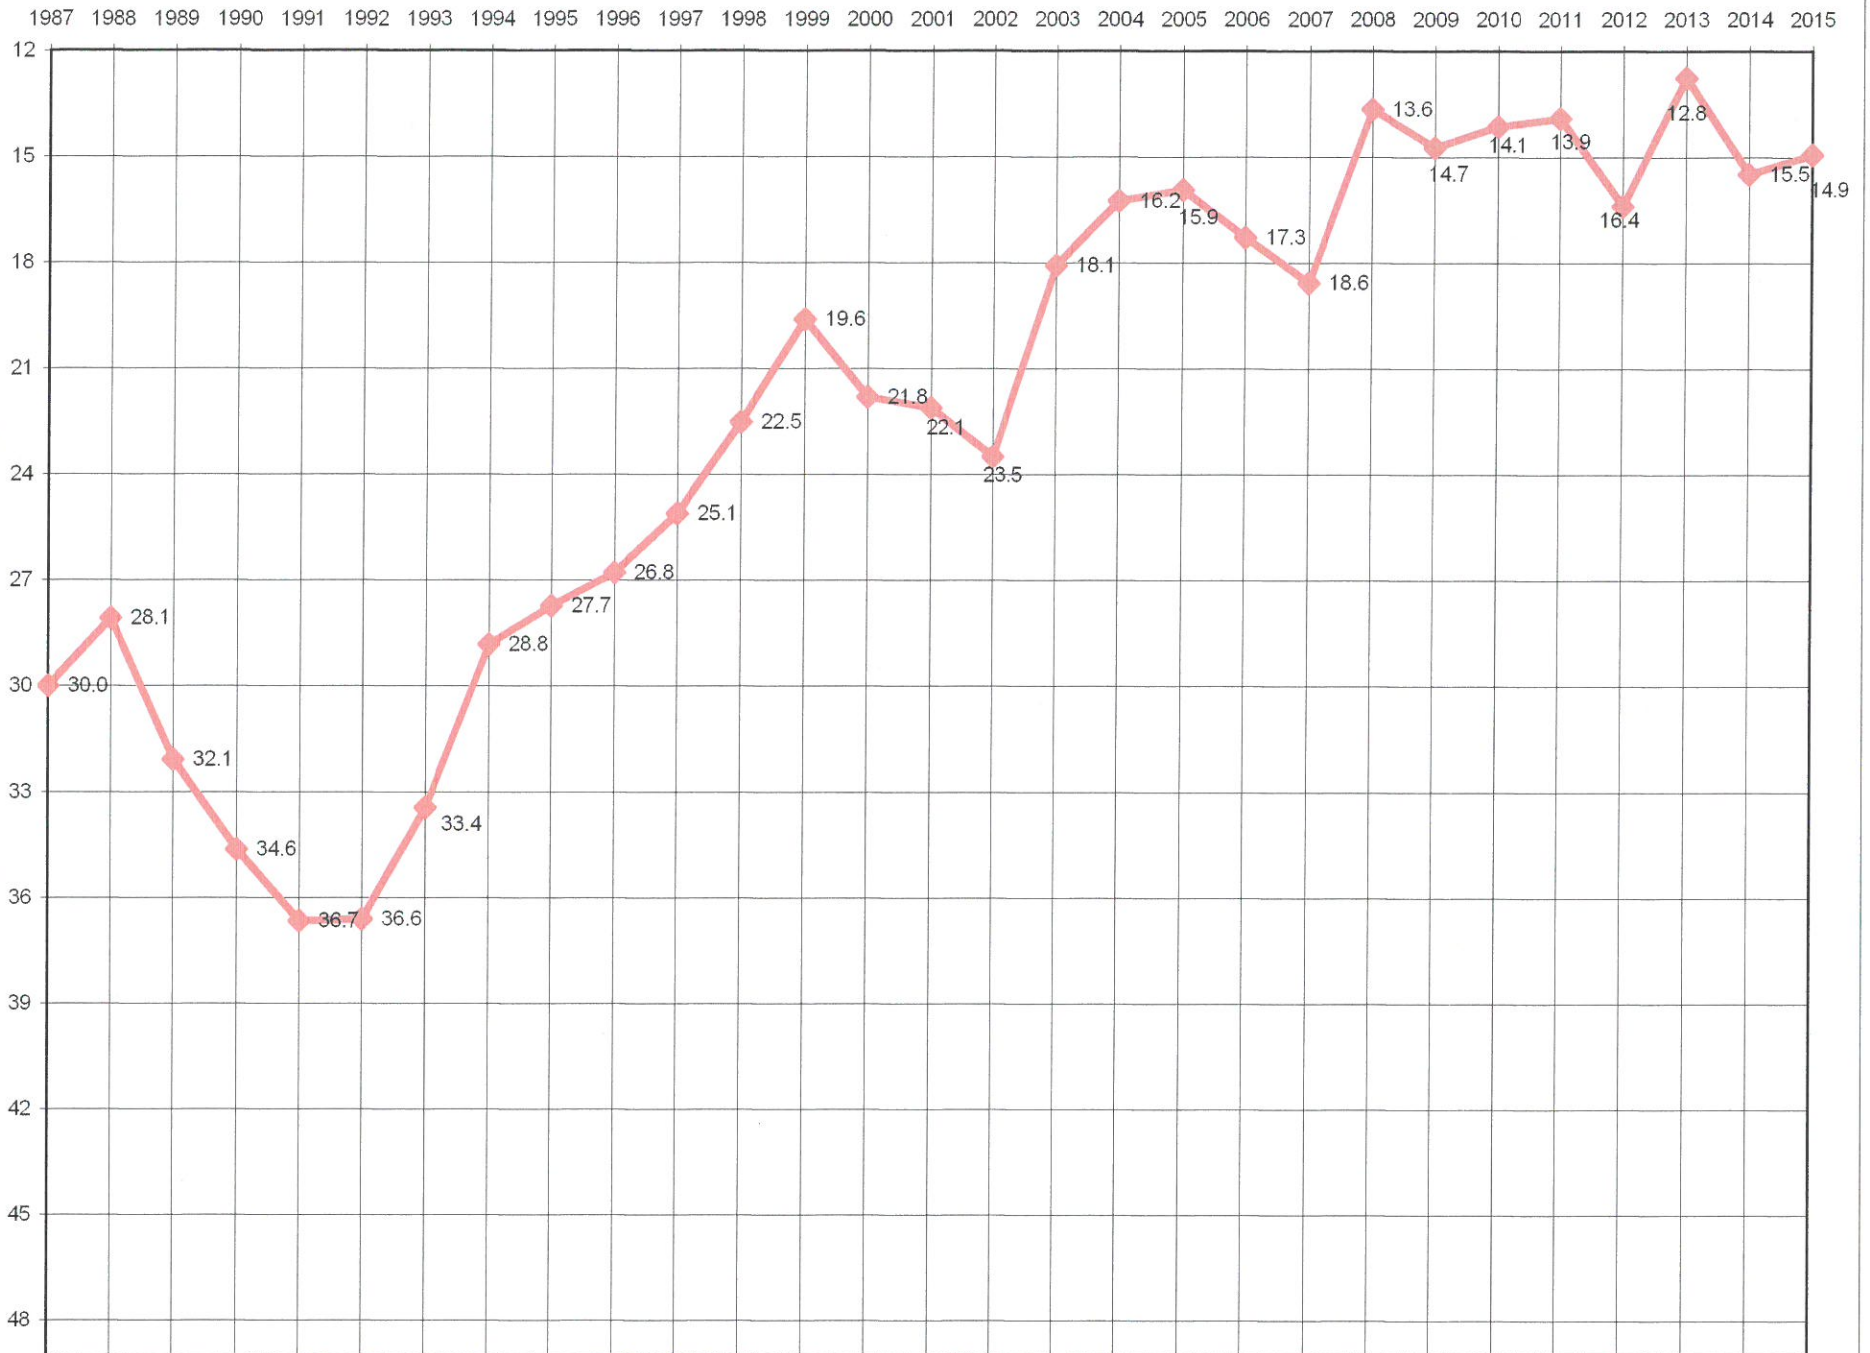

CHARLOTTE FIRE DEPARTMENT

HISTORY OF TOTAL RUNS BY YEAR

YEAR	TOTAL RUNS	ON AVERAGE A RUN EVERY	
		HOURS	DAYS
1976	217	40.5	1.7
1977	247	35.5	1.5
1978	242	36.2	1.5
1979	197	44.5	1.9
1980	272	32.3	1.3
1981	237	37.0	1.5
1982	185	47.4	2.0
1983	185	47.4	2.0
1984	283	31.0	1.3
1985	349	25.1	1.0
1986	204	42.9	1.8
1987	292	30.0	1.3
1988	313	28.1	1.2
1989	273	32.1	1.3
1990	253	34.6	1.4
1991	239	36.7	1.5
1992	240	36.6	1.5
1993	262	33.4	1.4
1994	304	28.8	1.2
1995	316	27.7	1.2
1996	328	26.8	1.1
1997	349	25.1	1.0
1998	389	22.5	0.9
1999	446	19.6	0.8
2000	403	21.8	0.9
2001	397	22.1	0.9
2002	373	23.5	1.0
2003	485	18.1	0.8
2004	541	16.2	0.7
2005	550	15.9	0.7
2006	507	17.3	0.7
2007	472	18.6	0.8
2008	644	13.6	0.57
2009	595	14.7	0.61
2010	620	14.1	0.59
2011	631	13.9	0.58
2012	536	16.4	0.68
2013	687	12.8	0.53
2014	566	15.5	0.64
2015 YTD	291	14.9	0.62

HISTORY OF HIGHEST / LOWEST NUMBER OF RUNS

MONTH / YEAR	NUMBER OF RUNS	ON AVERAGE A RUN EVERY		RUNS PER DAY
		HOURS	DAYS	
Dec-13	156	4.8	0.20	5.032
Jul-12	89	8.4	0.35	2.871
Jun-08	82	8.8	0.37	2.733
Nov-11	78	9.2	0.38	2.600
Sep-08	69	10.4	0.43	2.300
Apr-84	68	10.6	0.44	2.267
Mar-09	68	10.9	0.46	2.194
May-04	67	11.1	0.46	2.161
Oct-10	67	11.1	0.46	2.161
Aug 07, 14	56	13.3	0.55	1.806
Jan-14	56	13.3	0.55	1.806
Feb-08	52	13.4	0.56	1.793
Mar-80	15	49.6	2.07	0.484
Mar-78	15	49.6	2.07	0.484
Aug-78	14	53.1	2.21	0.452
Jun-93	13	55.4	2.31	0.433
Jul-82	11	67.6	2.82	0.355
Apr-83	10	72.0	3.00	0.333
Feb-86	9	74.7	3.11	0.321
Feb-82	9	74.7	3.11	0.321
May-83	9	82.7	3.44	0.290
Dec-82	9	82.7	3.44	0.290
Sep-77	8	90.0	3.75	0.267
Jan-76	7	106.3	4.43	0.226
Nov-85	6	120.0	5.00	0.200
Oct-85	6	124.0	5.17	0.194
2015	RUNS	HOURS	DAYS	RUNS PER DAY
JANUARY	42	17.7	0.738	1.355
FEBRUARY	40	16.8	0.700	1.429
MARCH	51	14.6	0.608	1.645
APRIL	59	12.2	0.508	1.967
MAY	54	13.8	0.574	1.742
JUNE	45	16.0	0.667	1.500
JULY				
AUGUST				
SEPTEMBER				
OCTOBER				
NOVEMBER				
DECEMBER				

Comparing Runs per Month - 2010 through 2015

ON AVERAGE ONE FIRE RUN EVERY ___ HOURS