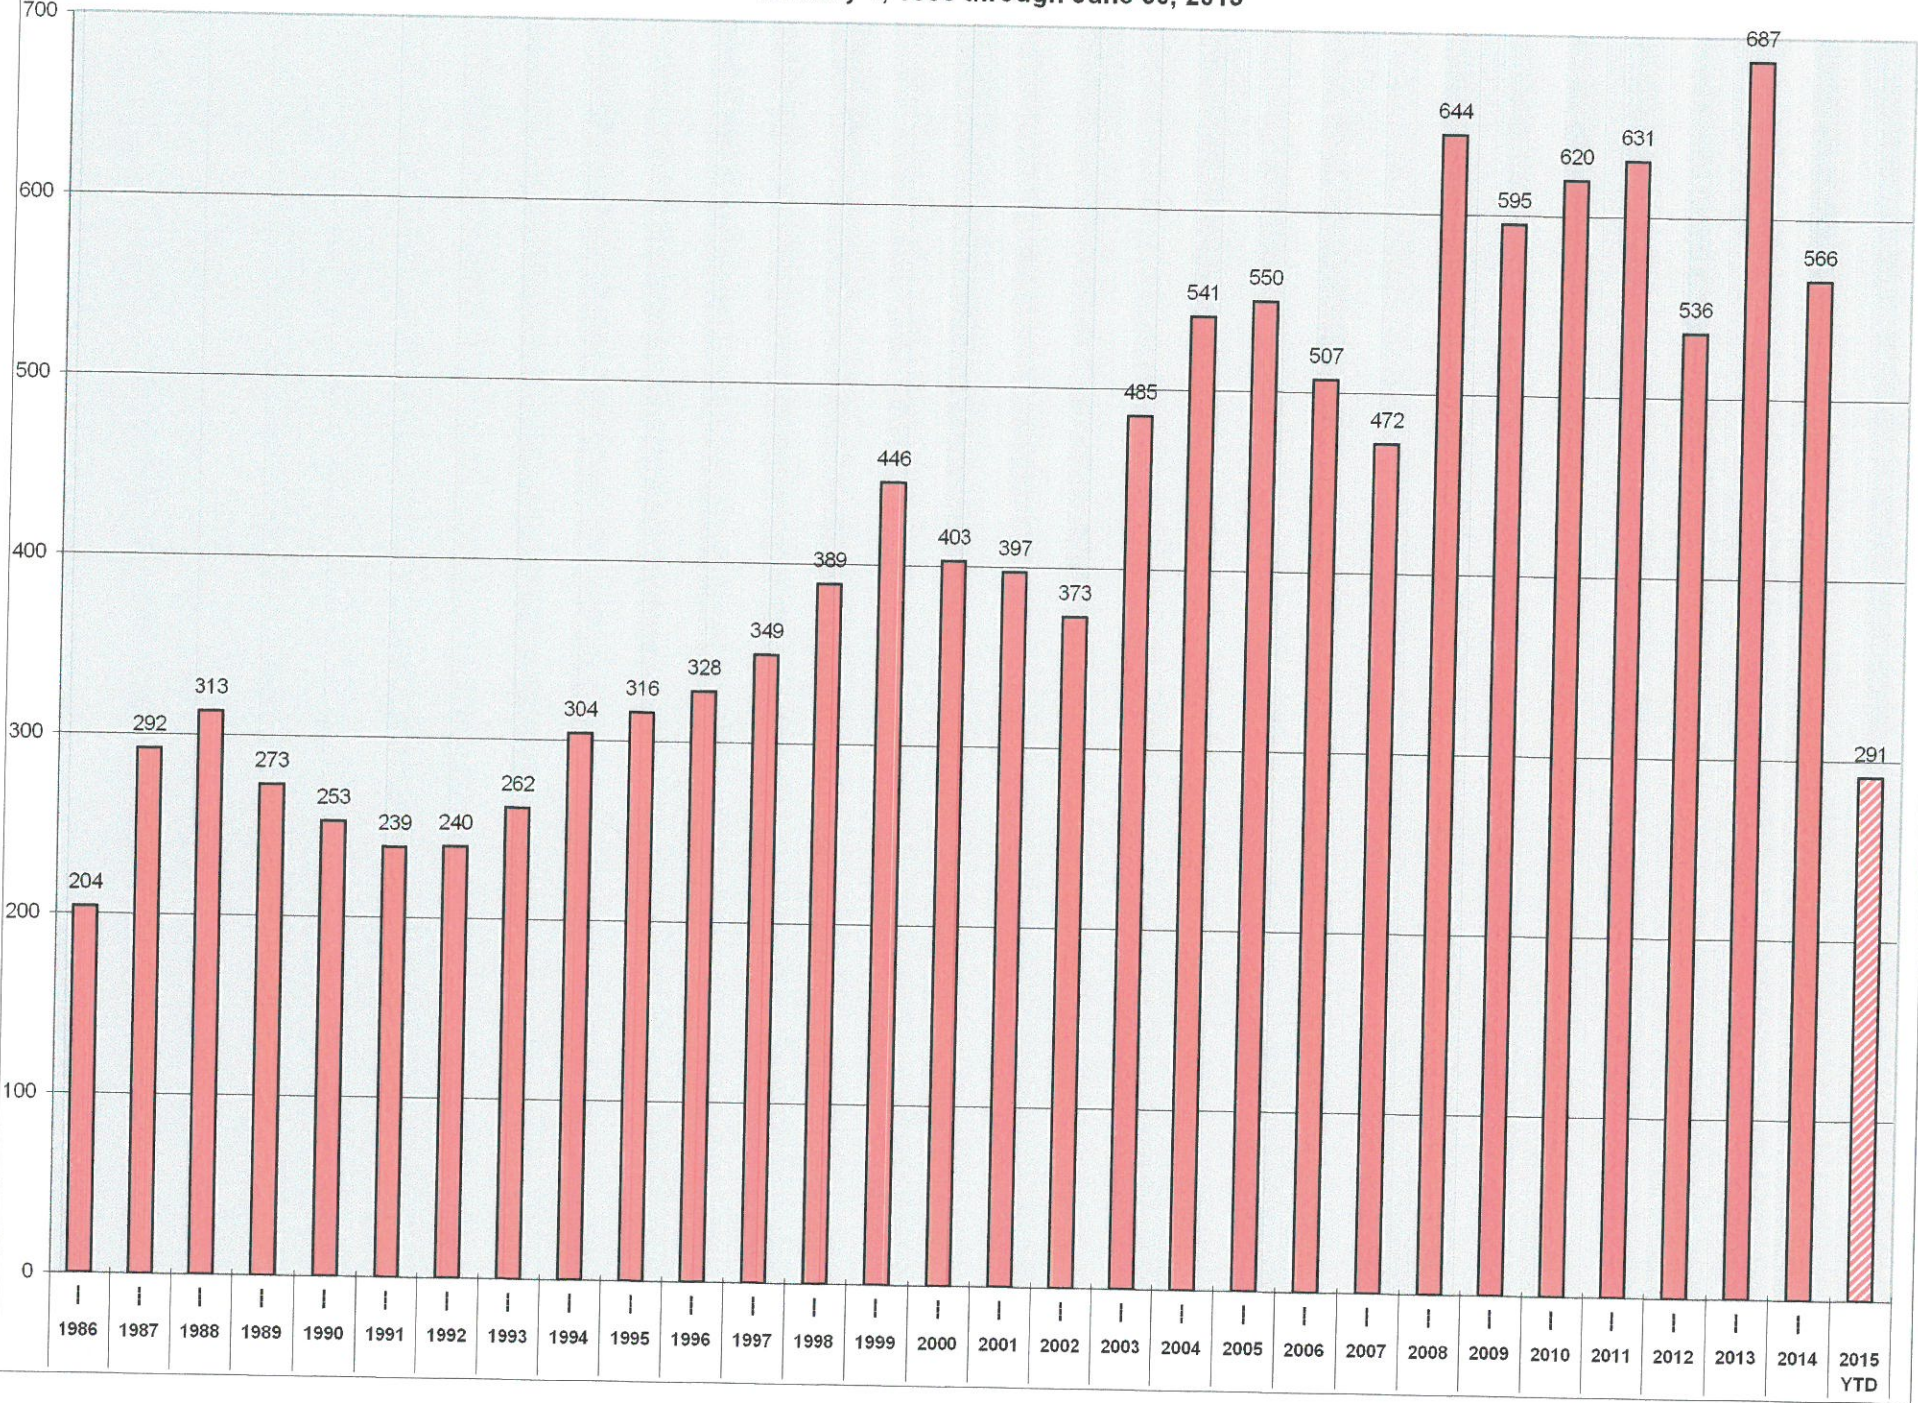

<u>MONTH</u>	<u>RUNS</u>	<u>MONTH</u>	<u>RUNS</u>	<u>MONTH</u>	<u>RUNS</u>	<u>MONTH</u>	<u>RUNS</u>	<u>MONTH</u>	<u>RUNS</u>	<u>MONTH</u>	<u>RUNS</u>	<u>MONTH</u>	<u>RUNS</u>	<u>MONTH</u>	<u>RUNS</u>
Oct-86	8	Jan-98	19	Mar-93	24	Mar-86	29	Apr-87	35	Nov-04	40	Nov-05	46	Jan-14	56
Feb-86	9	Feb-89	20	Aug-93	24	Jul-93	29	Dec-94	35	Feb-07	40	Oct-06	46	Aug-14	56
Sep-91	9	Jun-89	20	Apr-98	24	Mar-94	29	Jan-02	35	Apr-07	40	Oct-09	46	Apr-09	57
Jan-86	12	Apr-90	20	Feb-99	24	Apr-97	29	Oct-03	35	Jan-12	40	Apr-10	46	Mar-10	57
Apr-86	12	Mar-91	20	Aug-00	24	Apr-00	29	Dec-04	35	Feb-15	40	Jan-13	46	Oct-11	57
Jan-89	12	Feb-93	20	Jun-87	25	Jul-01	29	Feb-05	35	Oct-97	41	Feb-13	46	Mar-97	58
Dec-90	12	May-94	20	Mar-88	25	Aug-12	29	Jun-05	35	Nov-98	41	Aug-09	47	Dec-10	58
Jan-91	12	Apr-95	20	Nov-89	25	Nov-86	30	Oct-05	35	Jan-03	41	Nov-10	47	Dec-11	58
Apr-92	12	Feb-96	20	Jan-90	25	Apr-94	30	Mar-08	35	Mar-05	41	Sep-12	47	Jun-98	59
Sep-87	13	Nov-97	20	Jan-94	25	Aug-99	30	Nov-09	35	Aug-10	41	Mar-14	47	Oct-04	59
Dec-88	13	Dec-97	20	Sep-94	25	Sep-01	30	Jan-10	35	Aug-13	41	Dec-08	48	Sep-05	59
Feb-91	13	Feb-98	20	Aug-95	25	Jul-02	30	Feb-11	35	Oct-99	42	Mar-13	48	May-08	59
Dec-91	13	Nov-02	20	Oct-95	25	Sep-07	30	Nov-12	35	May-00	42	Apr-14	48	Jun-09	59
Jun-93	13	Feb-87	21	Jun-96	25	Mar-95	31	Dec-96	36	Jun-02	42	Jan-09	49	Apr-15	59
Jul-86	14	Aug-87	21	Jul-96	25	Aug-97	31	Mar-99	36	Dec-03	42	May-09	49	Sep-14	60
Nov-92	14	Mar-89	21	May-97	25	Sep-99	31	Oct-00	36	Feb-06	42	Dec-09	49	Mar-06	61
Jun-86	15	Jul-89	21	Sep-97	25	Dec-99	31	May-07	36	Jun-06	42	Dec-12	49	Jun-10	62
Jan-87	15	Oct-89	21	Feb-00	25	Oct-01	31	Jul-14	36	Aug-06	42	Oct-14	49	Jul-05	63
Oct-88	15	Aug-90	21	Feb-02	25	Dec-01	31	Oct-96	37	Dec-07	42	Feb-04	50	May-13	63
Aug-92	15	Oct-90	21	Sep-02	25	Mar-02	31	Jun-99	37	Aug-08	42	Jul-04	50	May-11	66
Nov-93	15	Jan-92	21	May-87	26	Jun-04	31	Feb-03	37	Apr-11	42	Jul-99	51	May-04	67
May-86	16	May-92	21	Apr-91	26	Sep-04	31	Nov-03	37	Nov-14	42	Dec-06	51	Oct-10	67
Aug-86	16	Oct-93	21	Oct-92	26	Feb-10	31	Jun-07	37	Jan-15	42	Oct-08	51	Jul-11	67
Sep-88	16	Aug-94	21	Dec-92	26	Jun-92	32	Jul-07	37	Aug-01	43	Mar-15	51	Mar-09	68
Jun-91	16	Oct-94	21	Jun-97	26	Jun-95	32	Sep-13	37	Jan-04	43	Mar-04	52	Sep-08	69
Sep-96	16	Aug-96	21	Dec-98	26	Jul-98	32	May-89	38	Mar-07	43	Feb-08	52	Jul-08	70
Oct-87	17	Dec-89	22	Feb-01	26	Aug-98	32	Mar-00	38	Jul-09	43	Apr-08	52	Jul-10	70
Nov-87	17	Mar-90	22	Mar-01	26	Sep-98	32	Sep-00	38	Sep-11	43	May-10	52	Nov-13	76
May-91	17	Dec-93	22	Nov-01	26	Apr-99	32	Jun-01	38	Jun-13	43	Jan-11	52	Nov-11	78
Feb-92	17	Mar-98	22	Nov-06	26	Jun-00	32	Aug-04	38	Nov-99	44	Jun-14	52	Jun-08	82
Feb-88	18	Aug-02	22	Aug-89	27	Dec-00	32	Jan-05	38	May-02	44	Jun-88	53	Jul-12	89
May-88	18	Dec-87	23	Aug-91	27	May-01	32	Sep-06	38	Jun-03	44	Jan-00	53	Dec-13	156
Sep-89	18	May-90	23	Mar-96	27	Dec-02	32	Oct-07	38	Dec-05	44	Dec-14	53		
Oct-91	18	Sep-90	23	Jul-00	27	May-06	32	Oct-12	38	Jun-11	44	May-98	54		
Jul-92	18	Nov-91	23	Nov-00	27	Apr-93	33	Jul-87	39	Feb-12	44	Apr-05	54		
Feb-95	18	Sep-93	23	Sep-03	27	Jun-94	33	Jan-01	39	Oct-13	44	Sep-09	54		
Dec-95	18	Feb-94	23	Apr-06	27	Jan-99	33	Jan-07	39	Jul-88	45	Sep-10	54		
Sep-86	19	Jul-94	23	Aug-88	28	Apr-02	33	Nov-08	39	Jul-91	45	Mar-12	54		
Jun-90	19	Jan-95	23	Apr-89	28	Apr-12	33	Feb-09	39	Apr-04	45	Apr-13	54		
Nov-90	19	Feb-97	23	May-95	28	May-12	33	May-14	39	May-05	45	May-15	54		
Mar-92	19	Jul-97	23	Jul-95	28	Jul-13	33	Mar-87	40	Jan-06	45	May-99	55		
Sep-92	19	Dec-86	24	Nov-95	28	Apr-88	34	Sep-95	40	Jan-08	45	Aug-05	55		
Jan-93	19	Jan-88	24	Jan-96	28	May-96	34	Apr-96	40	Jun-12	45	Jul-06	55		
May-93	19	Nov-88	24	Jan-97	28	Oct-02	34	Mar-03	40	Jun-15	45	Aug-11	55		
Nov-94	19	Feb-90	24	Oct-98	28	Nov-07	34	Apr-03	40	Apr-01	46	May-03	56		
Nov-96	19	Jul-90	24	Feb-14	28	Mar-11	34	Aug-03	40	Jul-03	46	Aug-07	56		

**CHARLOTTE FIRE DEPARTMENT
TOTAL FIRE RUNS PER YEAR
January 1, 1986 through June 30, 2015**