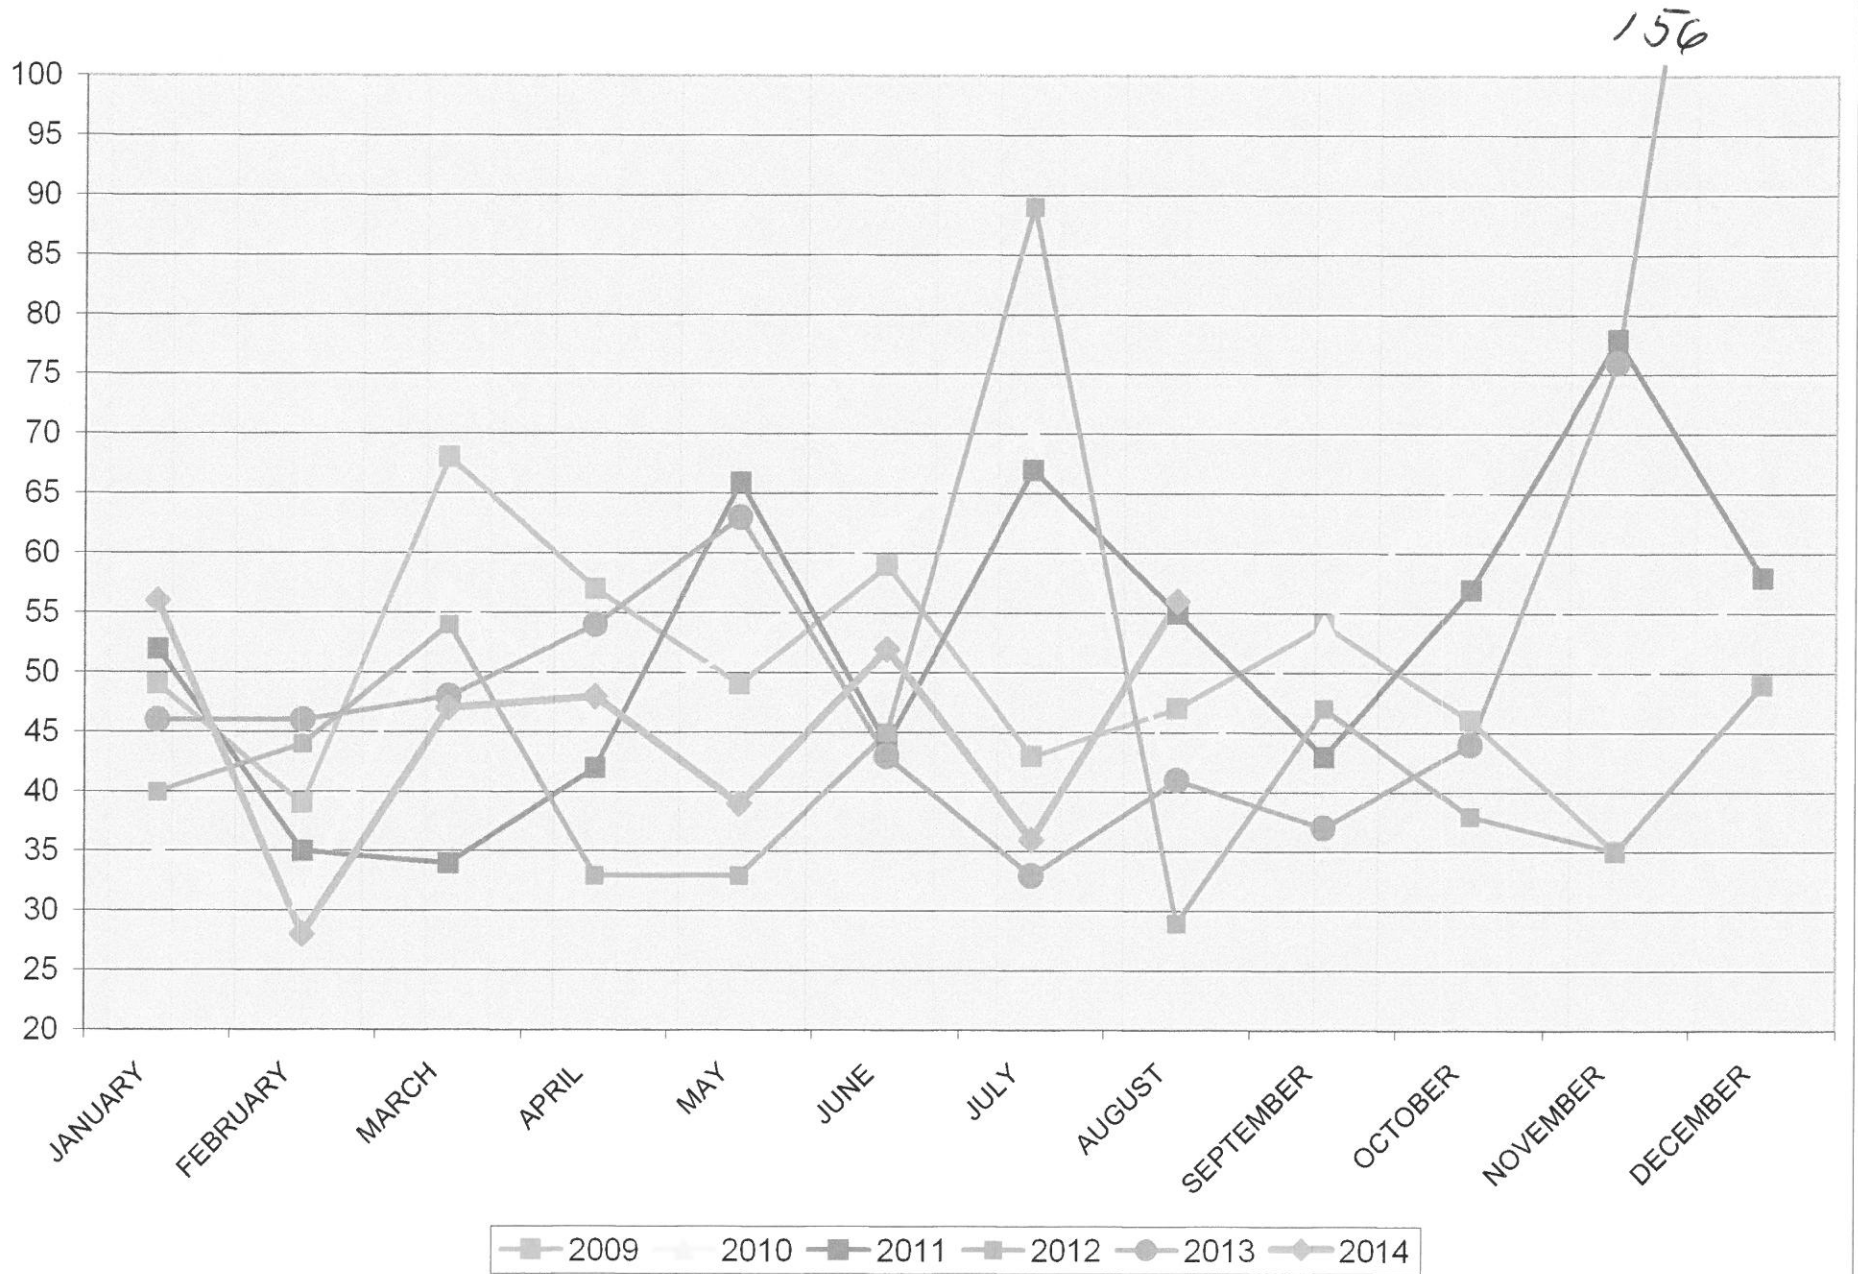

Comparing Runs per Month - 2009 through 2014