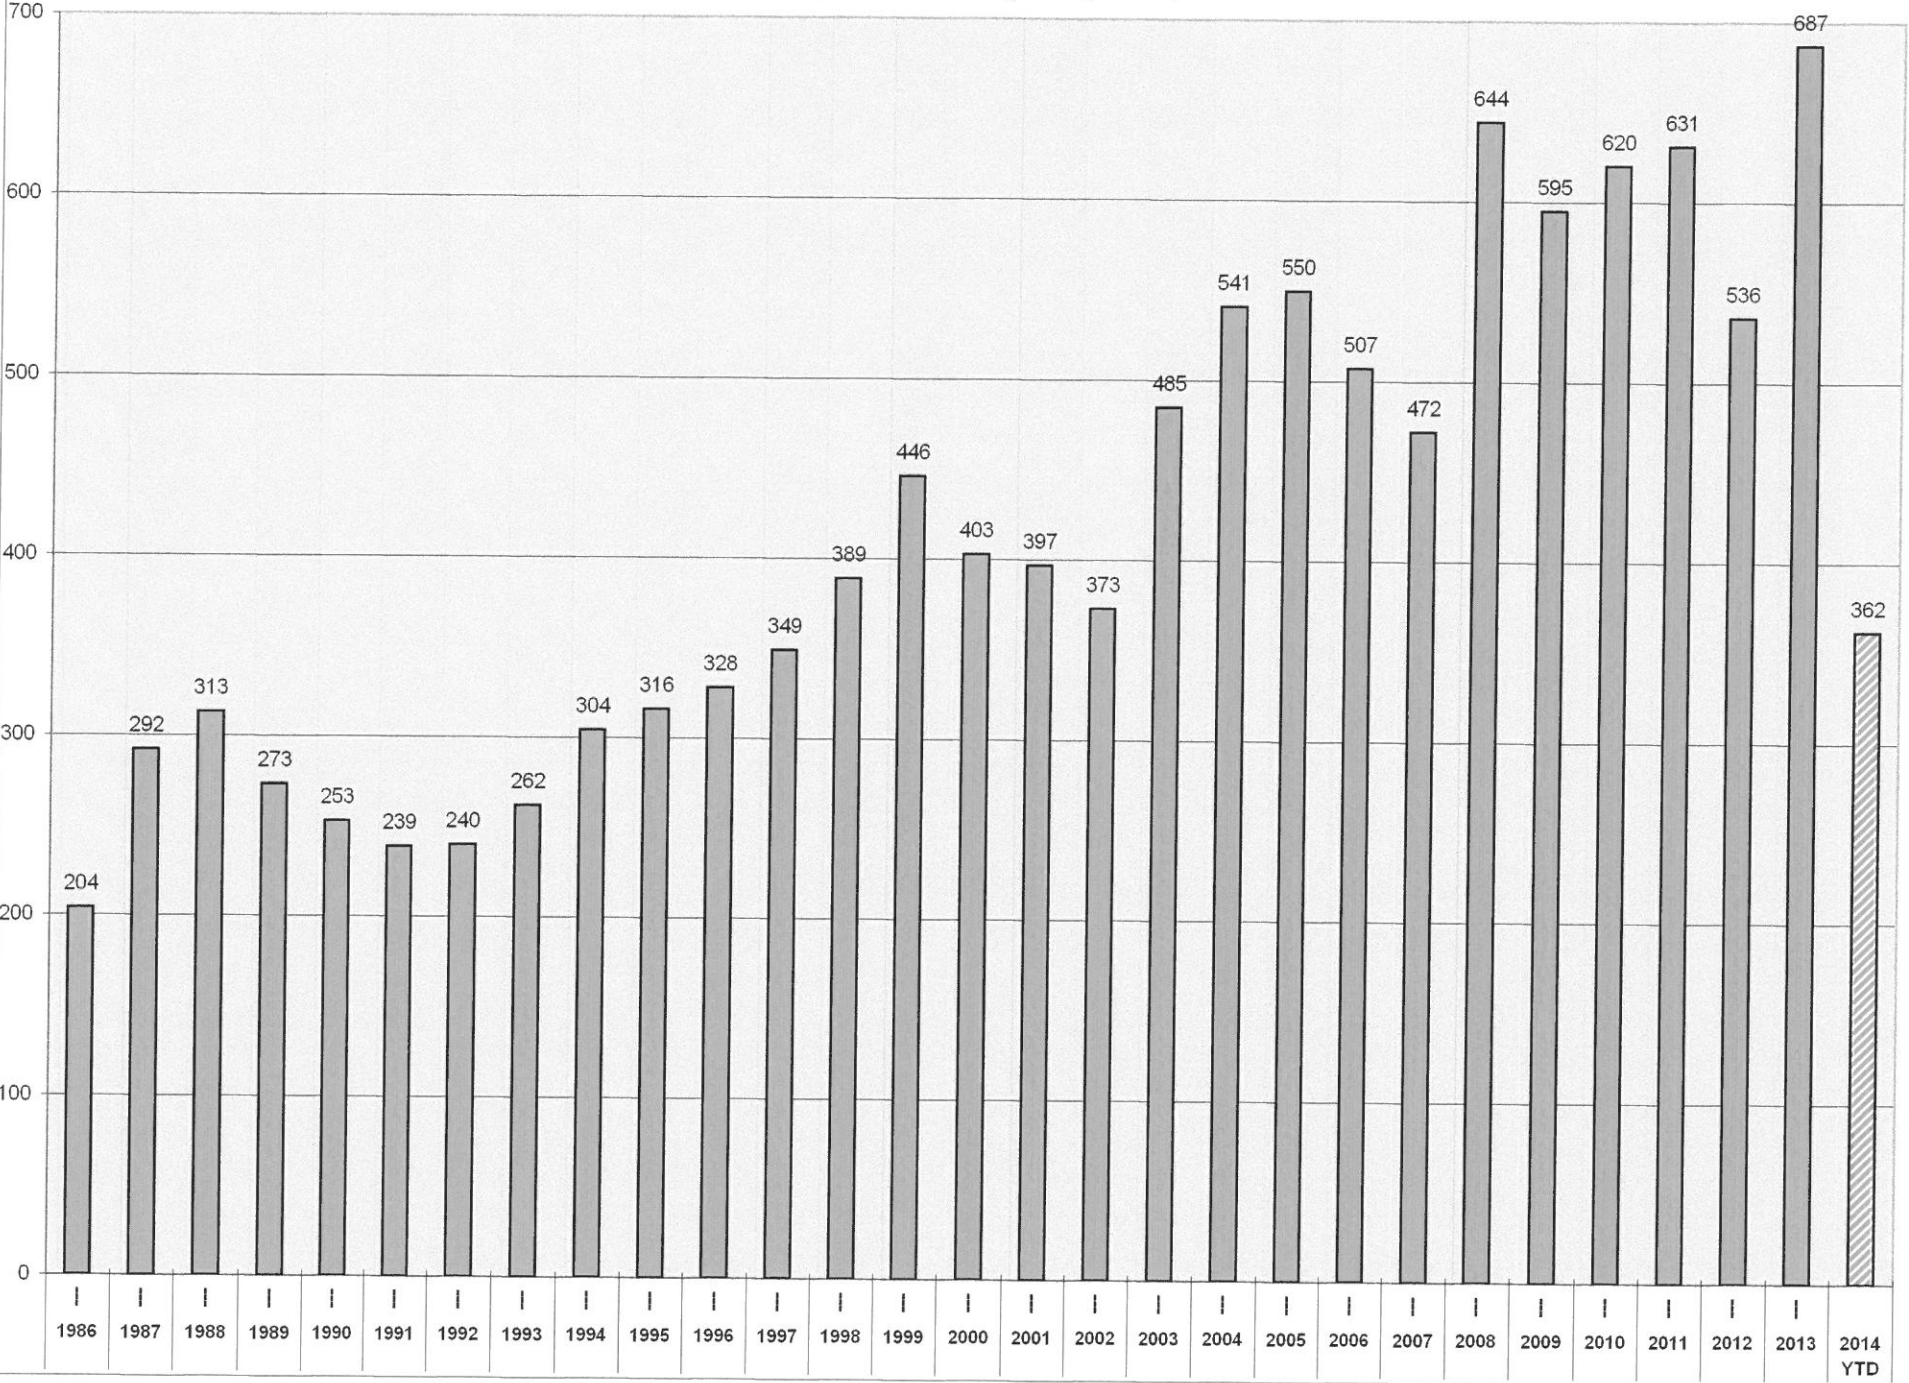

CHARLOTTE FIRE DEPARTMENT
TOTAL FIRE RUNS PER YEAR

January 1, 1986 through August 31, 2014

Charlotte Fire Department

Comparison of 3 year averages

	3 YR AVERAGE 1992-1994		3 YR AVERAGE 1993-1995		3 YR AVERAGE 1994-1996		3 YR AVERAGE 1995-1997		3 YR AVERAGE 1996-1998		3 YR AVERAGE 1997-1999		3 YR AVERAGE 1998-2000		3 YR AVERAGE 1999-2001		3 YR AVERAGE 2000-2002									
JANUARY	22	22	22	22	1	25	25	3	26	26	1	25	25	-1	27	27	2	35	35	8	42	42	7	42	42	1
FEBRUARY	20	42	20	43	1	20	46	3	20	47	1	21	46	-1	22	49	3	23	58	9	25	67	9	25	68	1
MARCH	24	66	28	71	5	29	75	4	39	85	11	36	82	-4	39	88	6	32	90	2	33	100	10	32	99	-1
APRIL	25	91	28	98	8	30	105	6	30	115	10	31	113	-2	28	116	3	28	118	2	36	136	17	36	135	0
MAY	20	111	22	121	10	27	132	11	29	144	12	38	150	6	45	161	10	50	169	8	43	179	10	39	175	-4
JUNE	26	137	26	147	10	30	162	15	28	172	10	37	187	15	41	201	14	43	211	10	36	214	3	37	212	-2
JULY	23	160	27	173	13	25	187	14	25	197	10	27	214	17	35	237	23	37	248	11	36	250	2	29	241	-8
AUGUST	20	180	23	197	17	22	210	13	26	223	13	28	242	19	31	268	26	29	277	9	32	282	6	30	270	-12
SEPTEMBER	22	202	29	226	24	27	237	11	27	250	13	24	266	16	29	297	31	34	310	13	33	315	5	31	301	-14
OCTOBER	23	225	22	248	23	28	264	16	34	284	20	35	301	17	37	334	33	35	346	12	36	352	6	34	335	-17
NOVEMBER	16	241	21	269	28	22	286	17	22	306	20	27	328	22	35	369	41	37	383	14	32	384	1	24	359	-25
DECEMBER	28	269	25	294	25	30	316	22	25	331	15	27	355	24	26	395	39	30	413	18	31	415	3	32	391	-24

1 most runs per month record is 29 years old

apr 1984 = 68

may 1 2004 = 67

jan 2 2014 = 56

aug 3 2007 = 56

feb 4 2008 = 52

oct 5 2010 = 67

mar 6 2009 = 68