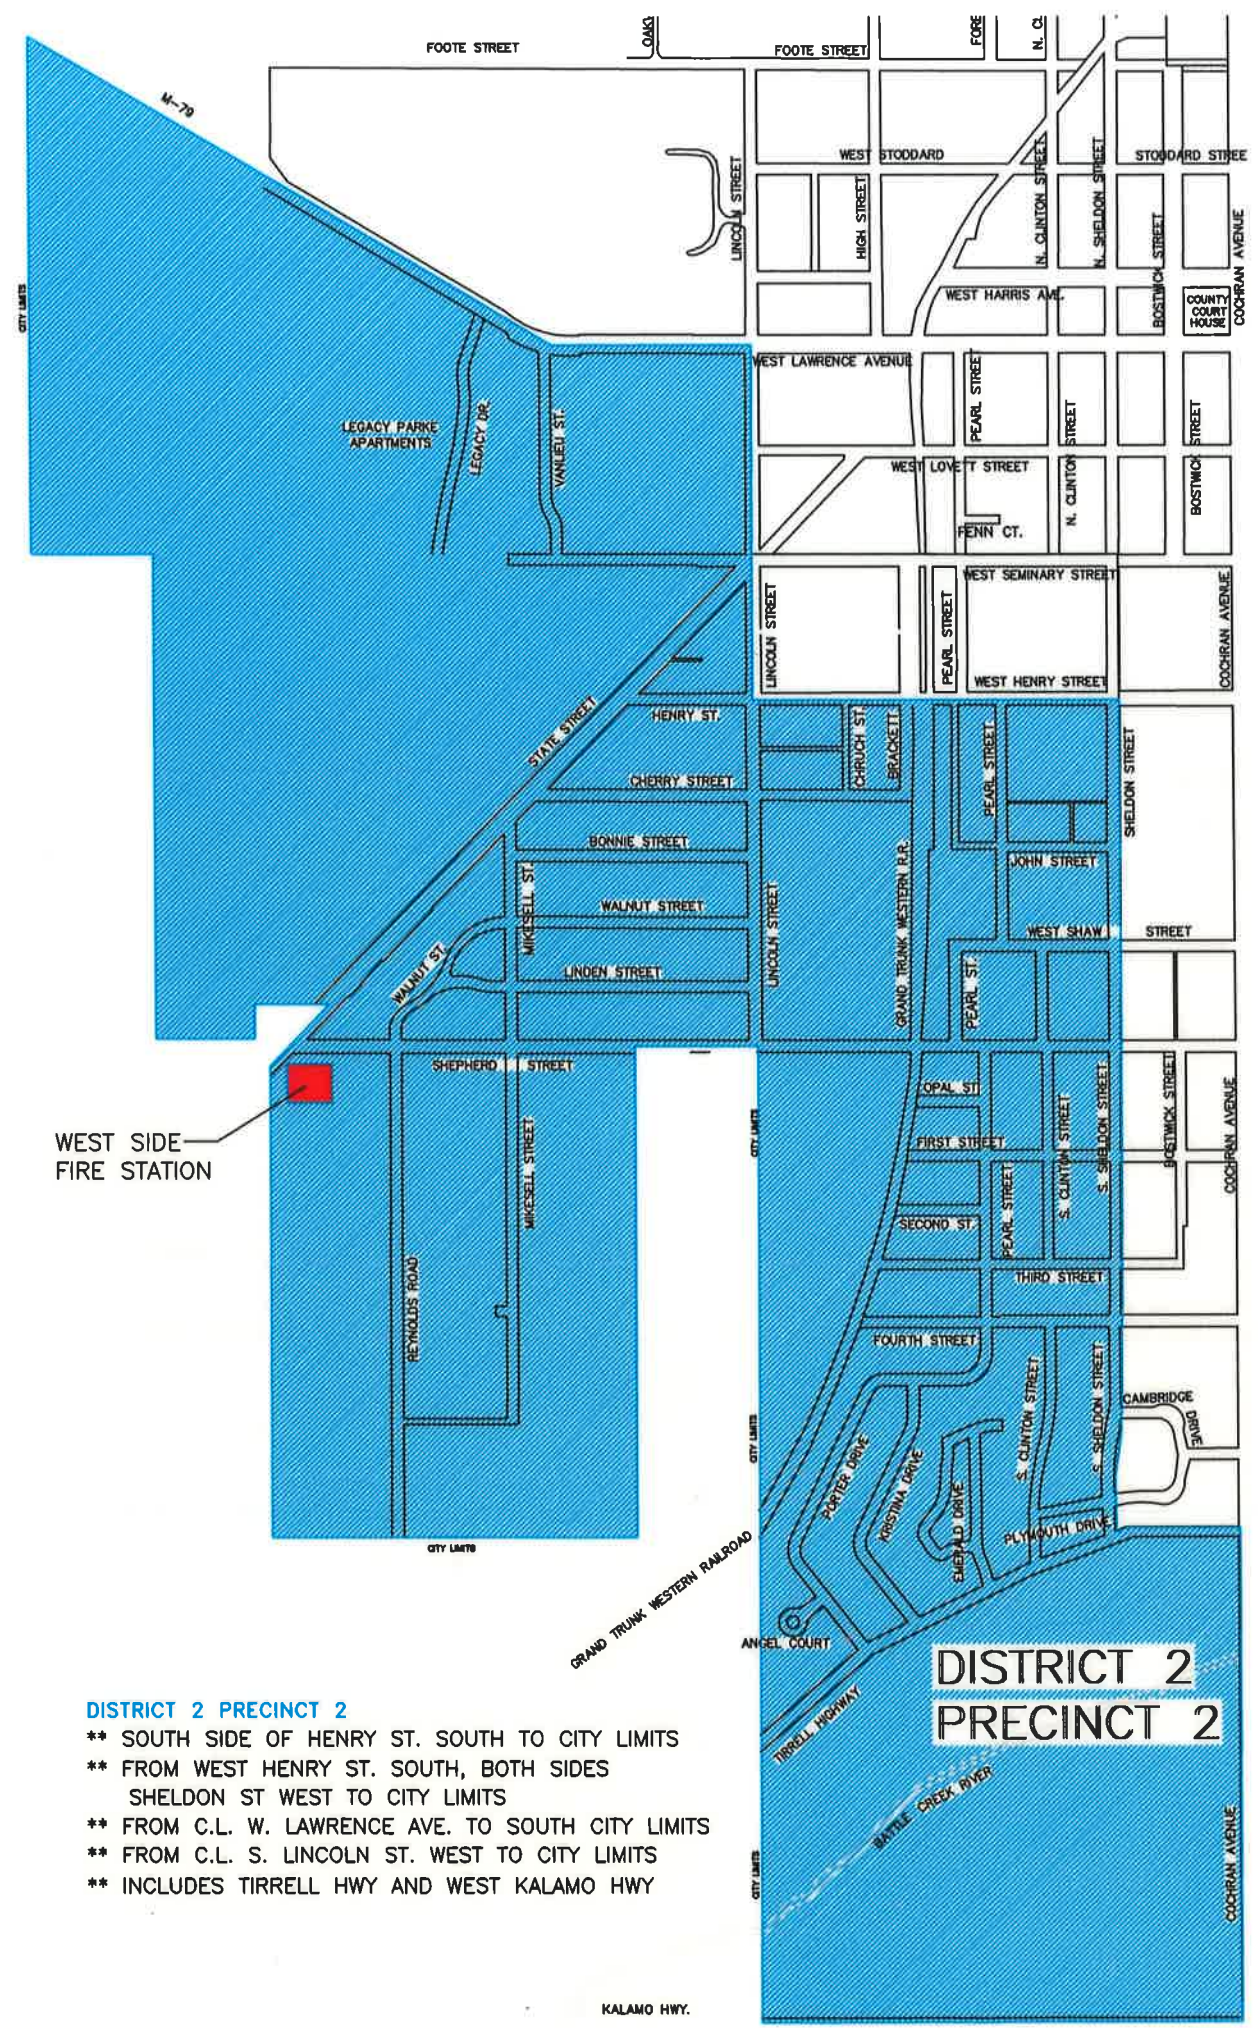

DISTRICT 2 PRECINCT 1

- ** BOTH SIDES SHELDON ST, WEST TO CITY LIMITS
- ** FROM C.L. HENRY ST. NORTH TO CITY LIMITS
- ** FROM C.L. S. LINCOLN ST EAST TO AND INCLUDING BOTH SIDES OF SHELDON ST.
- ** FROM C.L. W. LAWRENCE AVE. NORTH TO CITY LIMITS

**DISTRICT 2
PRECINCT 2**

- DISTRICT 2 PRECINCT 2**
- ** SOUTH SIDE OF HENRY ST. SOUTH TO CITY LIMITS
 - ** FROM WEST HENRY ST. SOUTH, BOTH SIDES
SHELDON ST WEST TO CITY LIMITS
 - ** FROM C.L. W. LAWRENCE AVE. TO SOUTH CITY LIMITS
 - ** FROM C.L. S. LINCOLN ST. WEST TO CITY LIMITS
 - ** INCLUDES TIRRELL HWY AND WEST KALAMO HWY