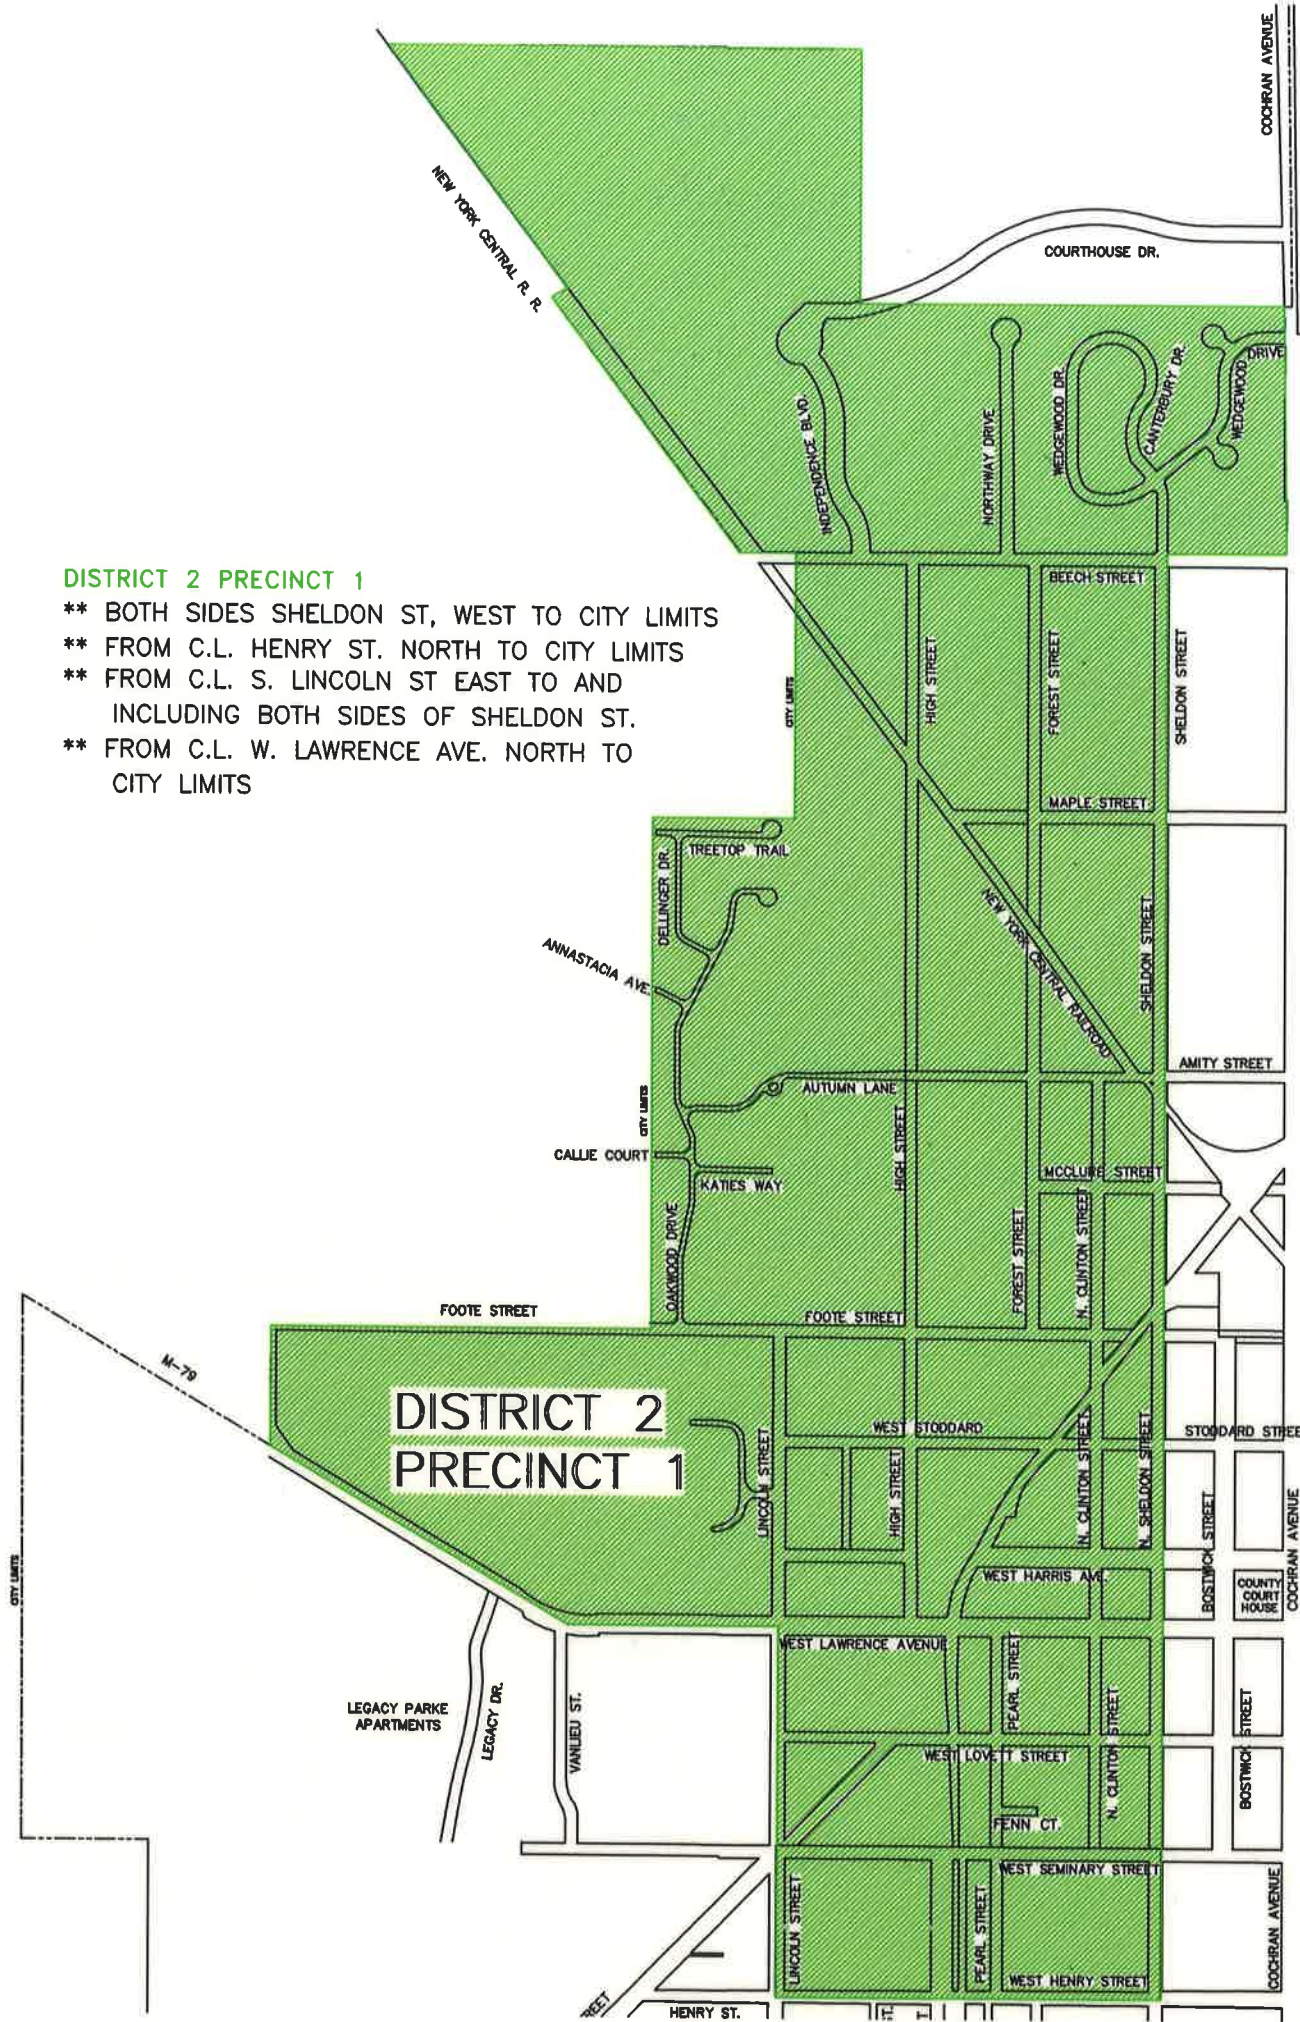

DISTRICT 2 PRECINCT 1

- ** BOTH SIDES SHELDON ST, WEST TO CITY LIMITS
- ** FROM C.L. HENRY ST. NORTH TO CITY LIMITS
- ** FROM C.L. S. LINCOLN ST EAST TO AND INCLUDING BOTH SIDES OF SHELDON ST.
- ** FROM C.L. W. LAWRENCE AVE. NORTH TO CITY LIMITS

**DISTRICT 2
PRECINCT 2**

- DISTRICT 2 PRECINCT 2**
- ** SOUTH SIDE OF HENRY ST. SOUTH TO CITY LIMITS
 - ** FROM WEST HENRY ST. SOUTH, BOTH SIDES
SHELDON ST WEST TO CITY LIMITS
 - ** FROM C.L. W. LAWRENCE AVE. TO SOUTH CITY LIMITS
 - ** FROM C.L. S. LINCOLN ST. WEST TO CITY LIMITS
 - ** INCLUDES TIRRELL HWY AND WEST KALAMO HWY